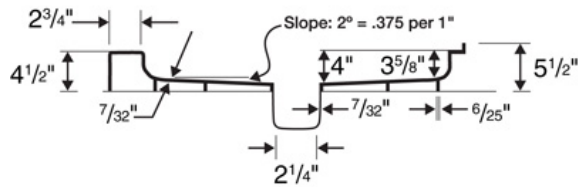

R-38NEO 38" Veritek Neo-Angle Shower Pan

Model number:

FN00038MD

Dimensions: 38" x 38" x 6"

Installation:

Material: Veritek

Standard Features:

- Will not mold or mildew, no grout to clean.
- Coordinates with Swanstone shower and bath walls, vanity tops and wainscoting.
- Pebbled, slip-resistant surface.
- Made of Veritek™ with no surface coating to chip or crack.

R-38NEO 38" Veritek Neo-Angle Shower Pan

Model number:

FN00038MD

Dimensions: 38" x 38" x 6"

Installation:

Material: Veritek

	R-36NEO	R-38NEO
A:	36"	38"
B:	18"	20"

Dimensions:

38 x 38 x 5 1/2 in.

Weight:

42 lbs

Shape:

NeoAngle

Drain location:

Center

Installation: