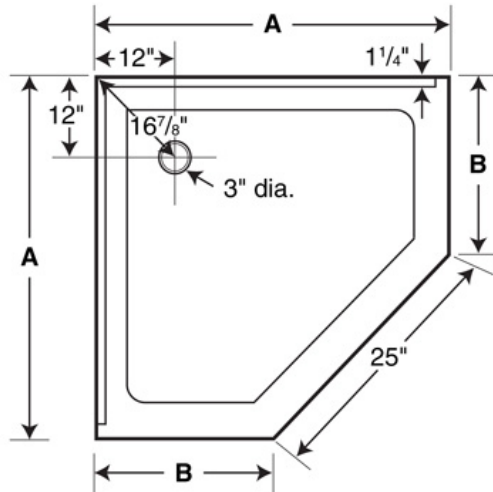

R-38NEO 38" Veritek Neo-Angle Shower Pan

Model number:

FN00038MD

Dimensions: 38" x 38" x 6"

Installation:

Material: Veritek

Standard Features:

- Will not mold or mildew, no grout to clean.
- Coordinates with Swanstone shower and bath walls, vanity tops and wainscoting.
- Pebbled, slip-resistant surface.
- Made of Veritek™ with no surface coating to chip or crack.

Bisque (018)

Bone (037)

Certifications

Swan products adhere to one or more of the following certifications:

Recommended products (Visit our website for a complete list of our recommended products)

No	Description
137901	Silhouette Neo-angle Pivot Shower 38 x 38 x 70 in.
137280	Link Curve Neo-angle Pivot Shower Door 38 x 38 x 75 in. 8 mm
SW000010	CCSP489601 48" x 96" Crystal Colors Wall Panels

R-38NEO 38" Veritek Neo-Angle Shower Pan

Model number:

FN00038MD

Dimensions: 38" x 38" x 6"

Installation:

Material: Veritek

	R-36NEO	R-38NEO
A:	36"	38"
B:	18"	20"

Dimensions:

38 x 38 x 5 1/2 in.

Weight:

42 lbs

Shape:

NeoAngle

Drain location:

Center

Installation: