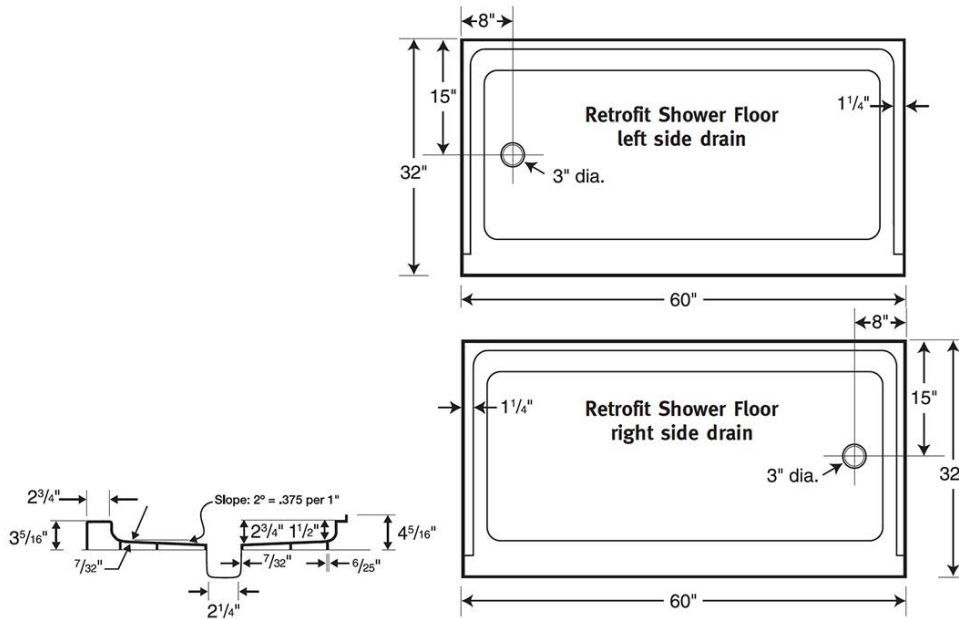

FR-3260RM 32" x 60" Veritek Retrofit Shower Pan

Model number:

FR03260RM

Dimensions: 32" x 60" x 4"

Installation:

Material: Veritek

Standard Features:

- Available in left or right-hand drain
- Will not mold or mildew, no grout to clean.
- Pebbled, slip-resistant surface
- Made of Veritek with no surface coating to chip or crack
- Coordinates with Swanstone shower and bath systems
- Without expensive plumbing re-work, this floor can be installed in the same area once occupied by a standard bathtub

Bisque (018)

Bone (037)

Certifications

Swan products adhere to one or more of the following certifications:

Recommended products (Visit our website for a complete list of our recommended products)

No	Description
134665	Kameleon SC Sliding Shower Door 55-59 x 71 in. 6 mm
134675	Kameleon SC Sliding Shower Door 55-59 x 71 in. 8 mm
136272	Duel Sliding Shower Door 56-58 ½ x 70 ½-74 in. 8 mm

FR-3260RM 32" x 60" Veritek Retrofit Shower Pan

Model number:

FR03260RM

Dimensions: 32" x 60" x 4"

Installation:

Material: Veritek

Dimensions:

32 x 60 x 4 5/16 in.

Weight:

55 lbs

Shape:

Rectangular

Drain location:

Right

Installation:

Project: