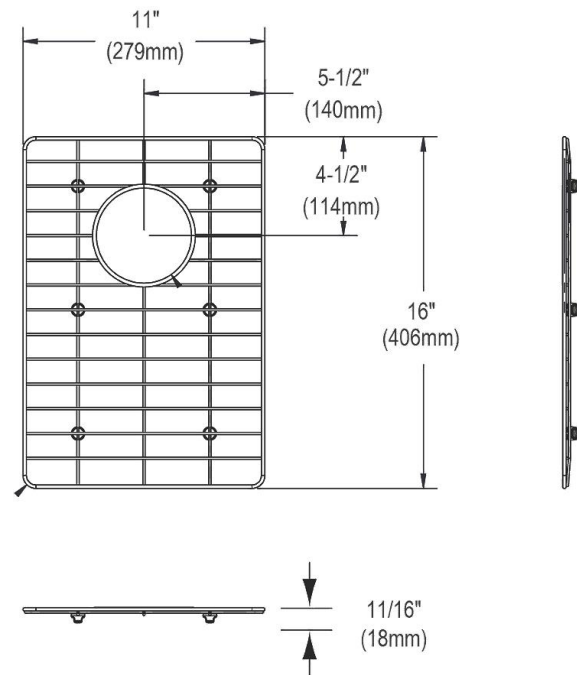

Material:	Stainless Steel
Finish:	Polished Stainless Steel
Dimensions:	11" x 16" x 11/16"
Fits Bowl Size(s):	Fits Crosstown bowl size: 12" x 17"

Special Note: For bowls with rear center drain opening.

AMERICAN PRIDE. A LIFETIME TRADITION. Like your family, the Elkay family has values and traditions that endure. For almost a century, Elkay has been a family-owned and operated company, providing thousands of jobs that support our families and communities.

[Clean and Care Manual (PDF)](#)

[Clean and Care Manual (PDF)](#)

[Installation Instructions (PDF)](#)

[Warranty (PDF)](#)