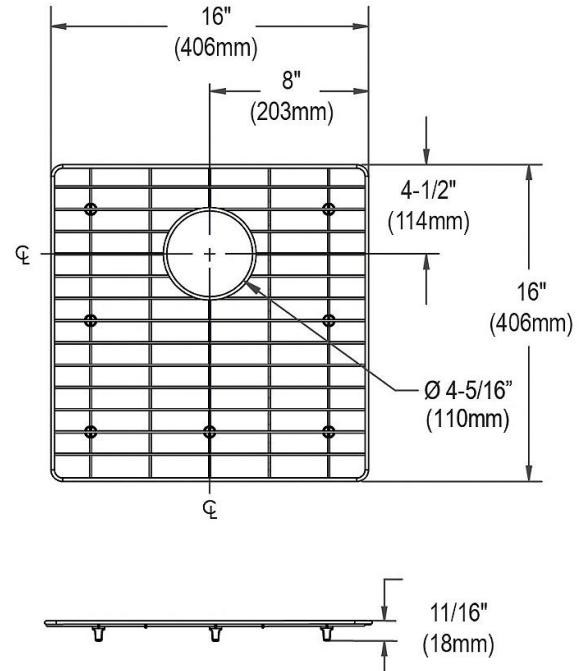

Material:	Stainless Steel
Finish:	Polished Stainless Steel
Dimensions:	16" x 16" x 11/16"
Fits Bowl Size(s):	Fits Crosstown bowl size: 17" x 17"

Special Note: For bowls with rear center drain opening.

AMERICAN PRIDE. A LIFETIME TRADITION. Like your family, the Elkay family has values and traditions that endure. For almost a century, Elkay has been a family-owned and operated company, providing thousands of jobs that support our families and communities.

[Clean and Care Manual (PDF)](#)

[Installation Instructions (PDF)](#)

[Warranty (PDF)](#)