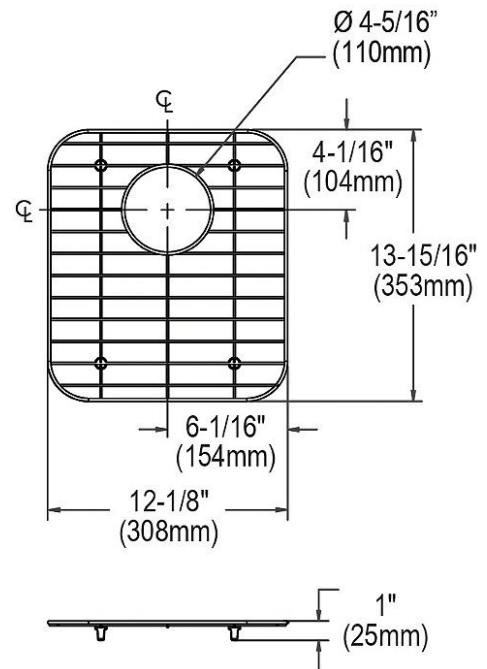

PART: _____ QTY: _____

PROJECT: _____

CONTACT: _____

DATE: _____

NOTES: _____

APPROVAL: _____

In keeping with our policy of continuing product improvement, Elkay reserves the right to change product specifications without notice. Please visit elkay.com for the most current version of Elkay product specification sheets. This specification describes an Elkay product with design, quality, and functional benefits to the user. When making a comparison of other producers' offerings, be certain these features are not overlooked.