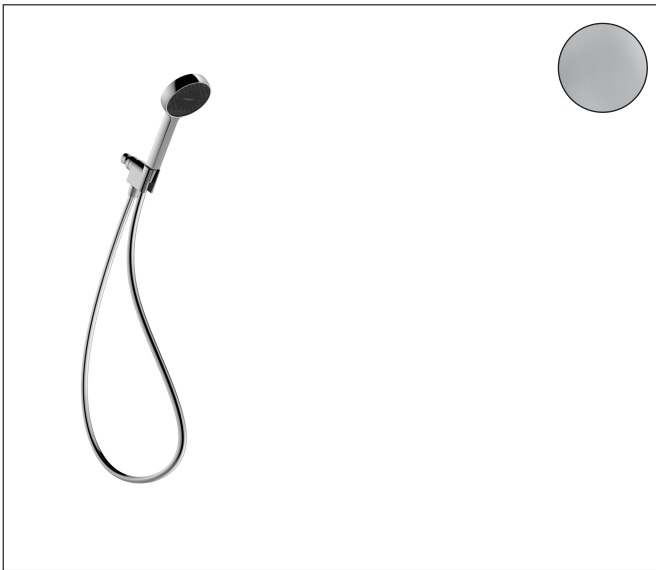

Brand hansgrohe
 Art. Name **Activera S** Handshower Set 95 1-Jet, 1.75 GPM
 Art. Nr. 04997000
 Surface Chrome
 Pos. 1

Product Picture

Features

- Consists of: handshower, handshower holder unit, handshower hose
- Spray type: Rain
- FlexPower: nozzles automatically adjust to water pressure by opening and closing
- QuickClean+: avoid limescale deposits thanks to the elasticity of the nozzles
- Maximum flow rate : 1.75 GPM
- Pivot connector prevents hose from tangling
- Integrated support function
- Intrinsicly safe against backflow

Drawing

Technology

Spray Types

Codes / Standards

- CEC/California/Watersaving
- WaterSense/IAPMO/7286/Showers