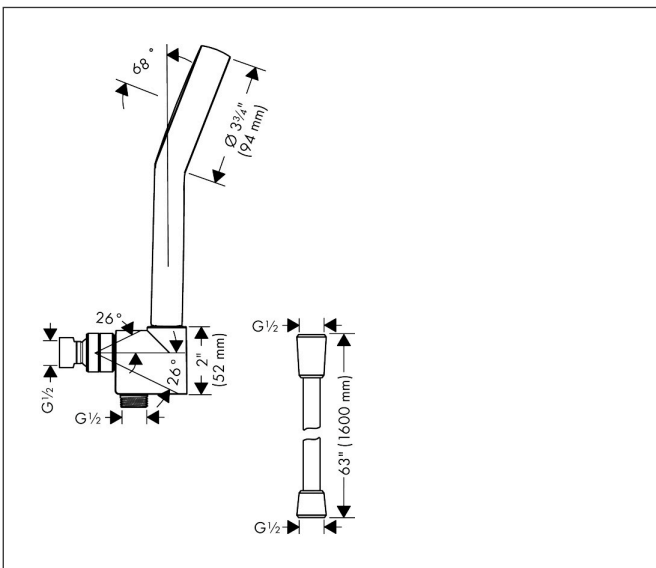

Brand hansgrohe
 Art. Name **Activera S** Handshower Set 95 1-Jet, 1.75 GPM
 Art. Nr. 04997000
 Surface Chrome
 Pos. 1

Product Picture

Features

- Consists of: handshower, handshower holder unit, handshower hose
- Spray type: Rain
- FlexPower: nozzles automatically adjust to water pressure by opening and closing
- QuickClean+: avoid limescale deposits thanks to the elasticity of the nozzles
- Maximum flow rate : 1.75 GPM
- Pivot connector prevents hose from tangling
- Integrated support function
- Intrinsicly safe against backflow

Drawing

Technology

Spray Types

Codes / Standards

- CEC/California/Watersaving
- WaterSense/IAPMO/7286/Showers