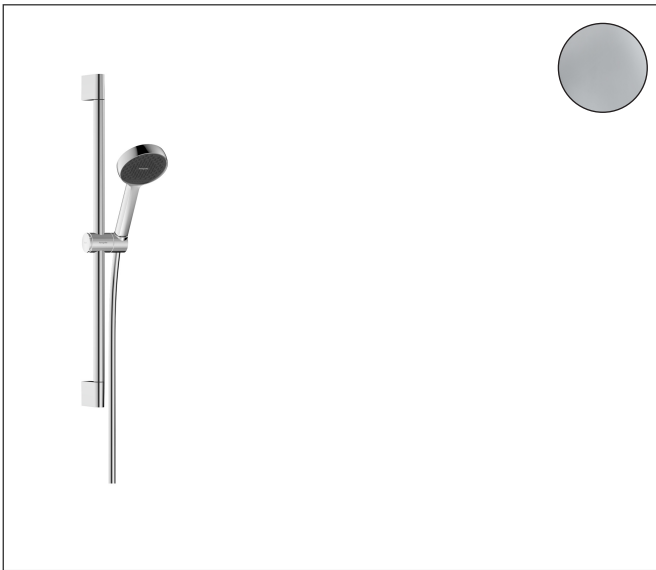

Brand hansgrohe  
 Art. Name **Activera S** Wallbar Set 95 1-Jet, 1.75 GPM  
 Art. Nr. 28040001  
 Surface Chrome  
 Pos. 1

## Product Picture

## Features

- Consists of: slider, wallbar, handshower hose, handshower
- Spray type: Rain
- FlexPower: nozzles automatically adjust to water pressure by opening and closing
- QuickClean+: avoid limescale deposits thanks to the elasticity of the nozzles
- Maximum flow rate : 1.75 GPM
- Slider with locking mechanism
- Profile pipe: round
- Pipe length: 26 3/8"
- Shower bar diameter: 7/8"
- Pivot connector prevents hose from tangling
- Rinsable filter washer