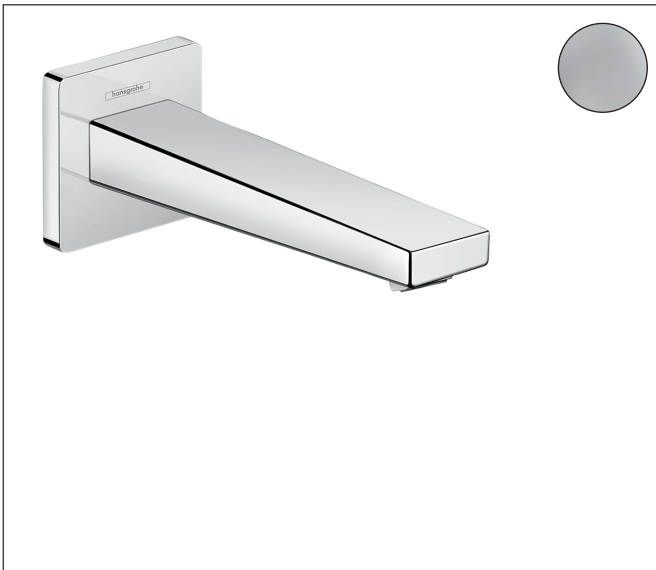

Brand hansgrohe  
 Art. Name **Metropol** Tub Spout  
 Art. Nr. 32542001  
 Surface Chrome  
 Pos. 1

## Product Picture

## Features

- Maximum flow rate (at 3 bar): 21 l/min
- Solid brass
- Scope of supply: 1/2" female and 3/4" male adaptor included