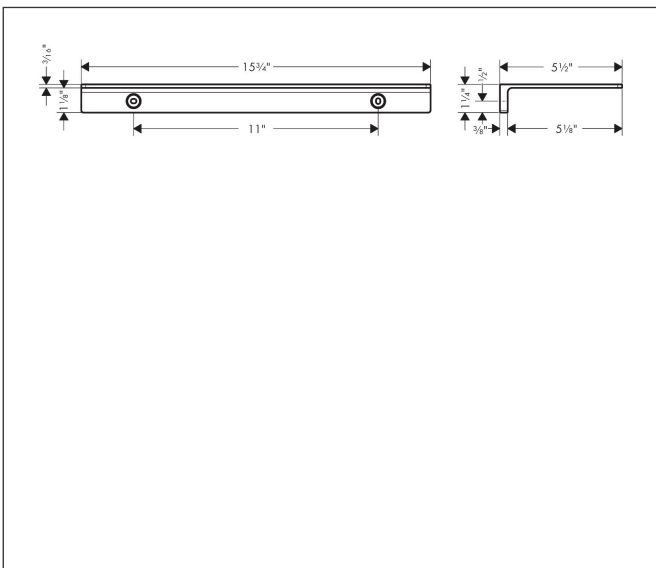

Brand hansgrohe
Art. Name **AddStoris** Shelf
Art. Nr. 41794000
Surface Chrome
Pos. 1

Product Picture

Features

- Wall-mounted
- With mounting material
- Concealed fastening

Drawing

Technology