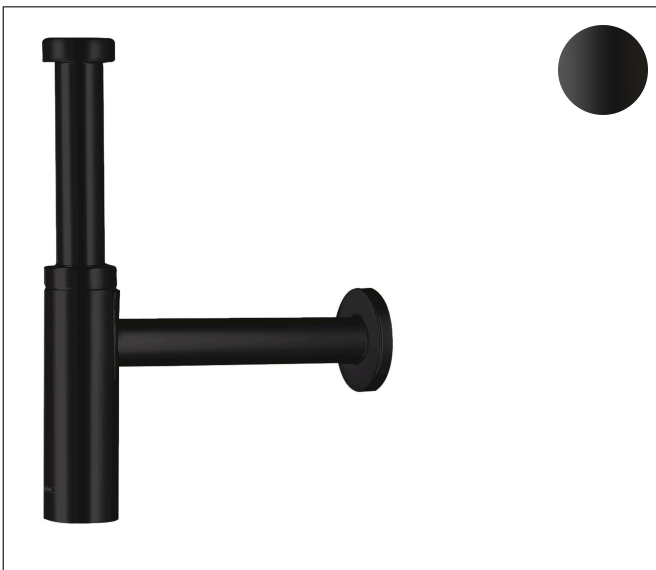

Brand hansgrohe
Art. Name
Art. Nr. 52105671
Surface matte black
Pos. 1

Product Picture

Features

- water seal: 75 mm
- connection dimension entry: G 1 1/4

Drawing