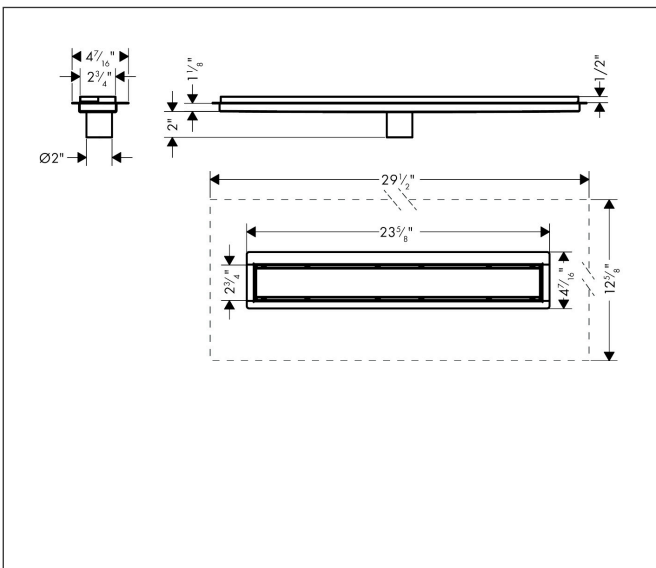

Drawing

Technology

Codes / Standards

- cUPC/IAPMO/12011/ cUPC mark