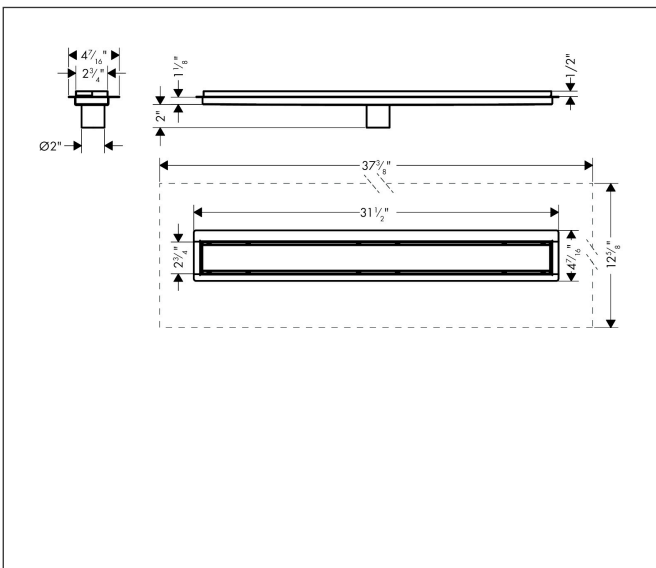

Brand hansgrohe
 Art. Name **RainDrain Go** Complete Set Shower Drain Basic 31 1/2"
 Art. Nr. 56273671
 Surface Matte Black
 Pos. 1

Product Picture

Features

- Consists of: drain set, installation set, pre-assembled sealing membrane, grate removal tool, hair catcher
- Grate material: Stainless Steel 304 (1.4301)
- Material installation set: Stainless Steel 304 (1.4301)
- Direction of outlet: vertical
- Easy to clean surface
- Drainage capacity standard installation: 10.3 GPM
- Where to use: new construction, renovation
- Tile thickness: up to 1/2"
- Grate removal tool allows easy removal of the drain set
- Mounting type: free in the floor
- Suitable for primary and secondary drainage

Drawing

Technology

Codes / Standards

- cUPC/IAPMO/12011/ cUPC mark