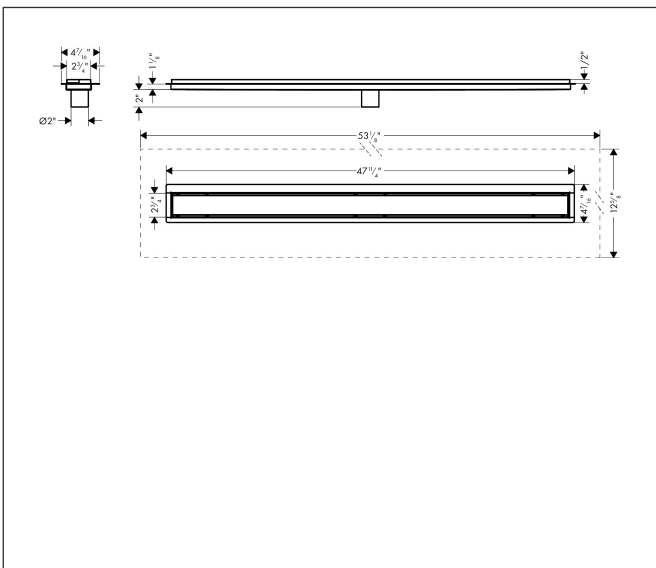

Drawing

Technology

Codes / Standards

- cUPC/IAPMO/12011/ cUPC mark