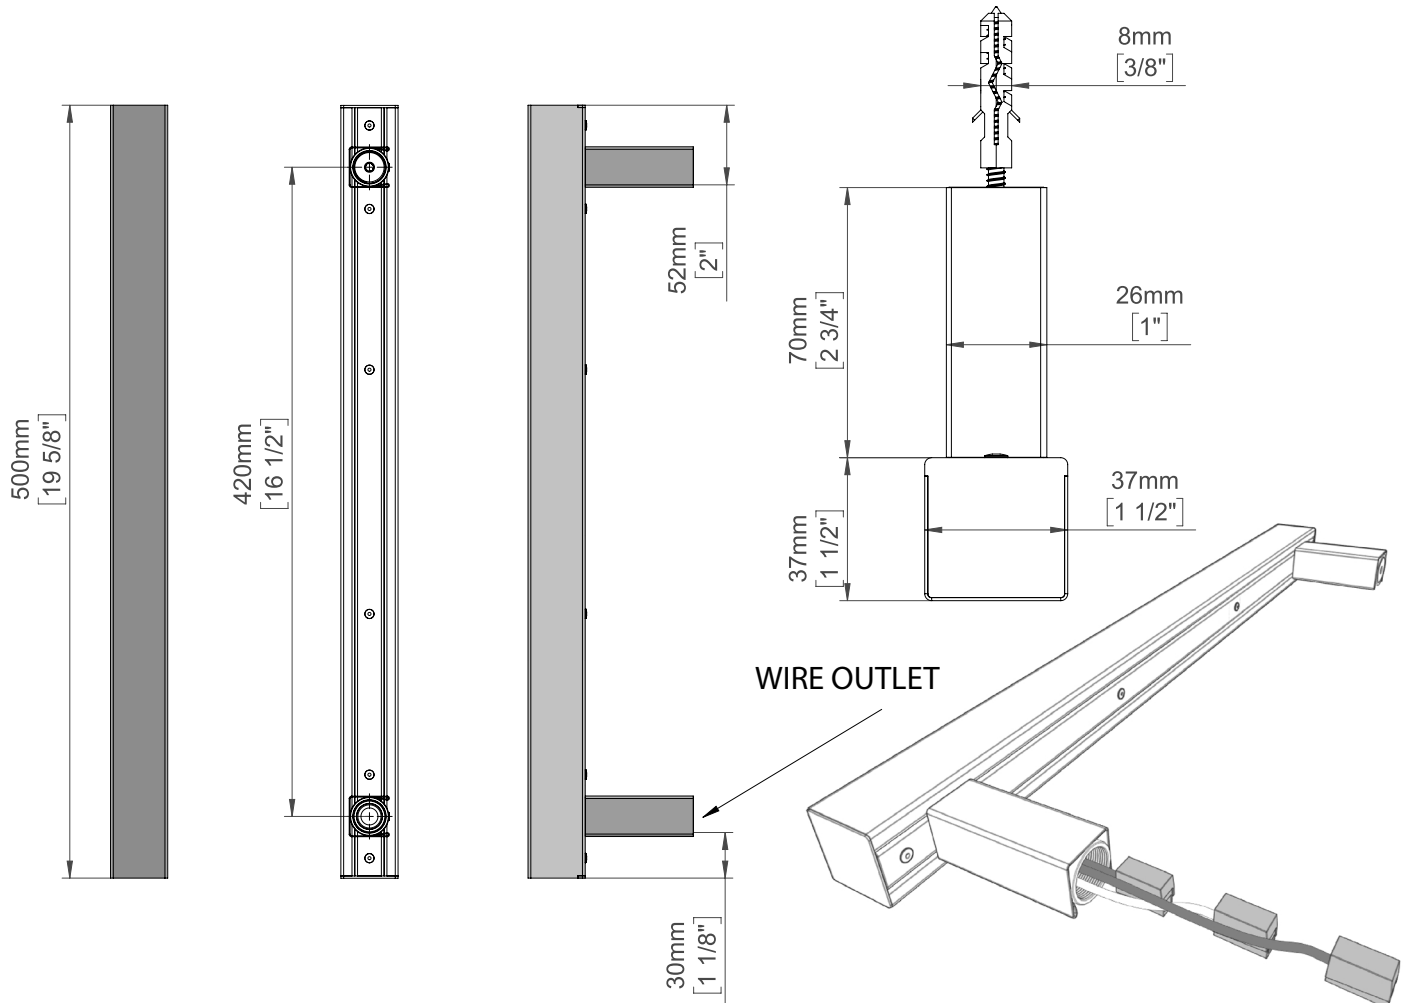

MODELLO i

MODEL: i20SQ

TECHNICAL DRAWING

i20SQ.P
POLISHED

i20SQ.B
BRUSHED

i20SQ.MB
MATTE BLACK

i20SQ.SB
SATIN BRASS

WIRE OUTLET