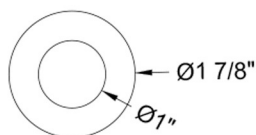

Extra Long Waste Disposal Round Air Switch

Model #: 2838-

FEATURES:

- Extra Long Waste/Garbage disposal round air switch button for vanity installion
- Easy installation
- Maximum deck thickness 2 5/8"
- BSS = Brushed Stainless Steel

SPECIFICATION DRAWING:

TOP VIEW

SIDE VIEW