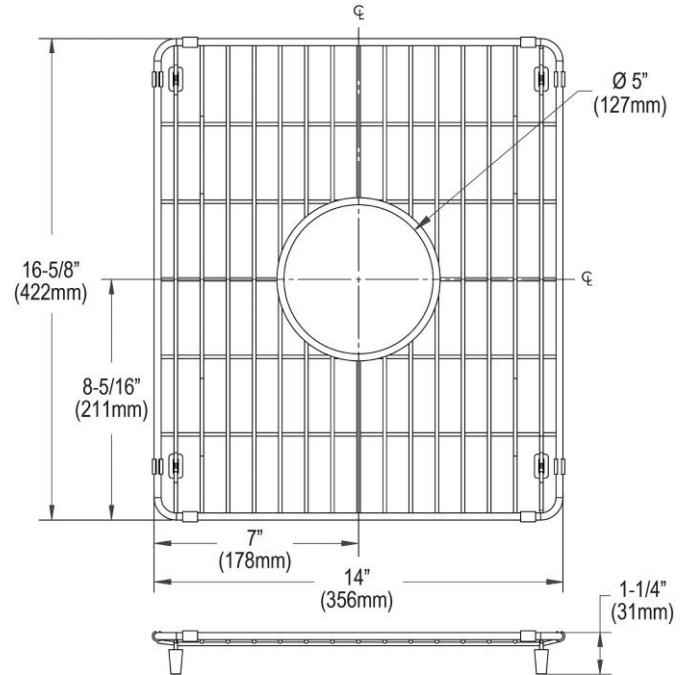

Material:	Stainless Steel
Dimensions:	14" x 16-5/8" x 1-3/8"

AMERICAN PRIDE. A LIFETIME TRADITION. Like your family, the Elkay family has values and traditions that endure. For almost a century, Elkay has been a family-owned and operated company, providing thousands of jobs that support our families and communities.

[Clean and Care Manual (PDF)](#)

[Clean and Care Manual (PDF)](#)

[Warranty (PDF)](#)