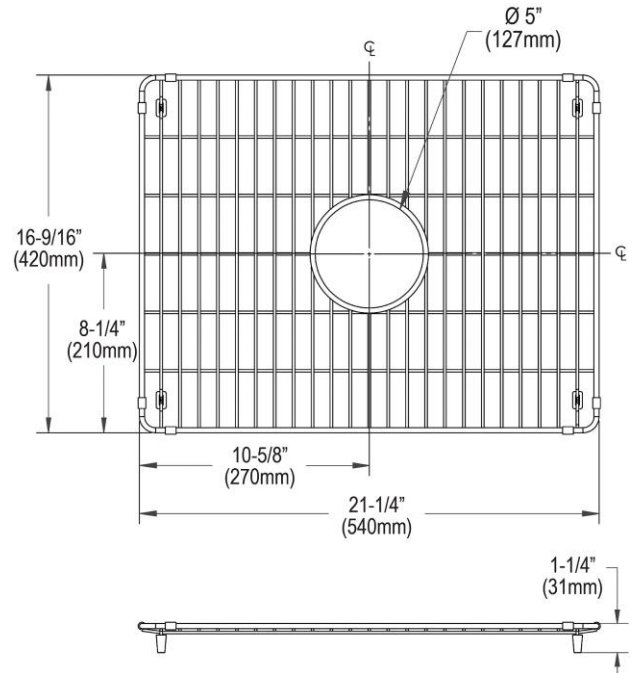

Material:	Stainless Steel
Dimensions:	21-1/4" x 16-9/16" x 1-3/8"

AMERICAN PRIDE. A LIFETIME TRADITION.
Like your family, the Elkay family has values and traditions that endure. For almost a century, Elkay has been a family-owned and operated company, providing thousands of jobs that support our families and communities.

[Clean and Care Manual (PDF)](#)

[Clean and Care Manual (PDF)](#)

[Warranty (PDF)](#)