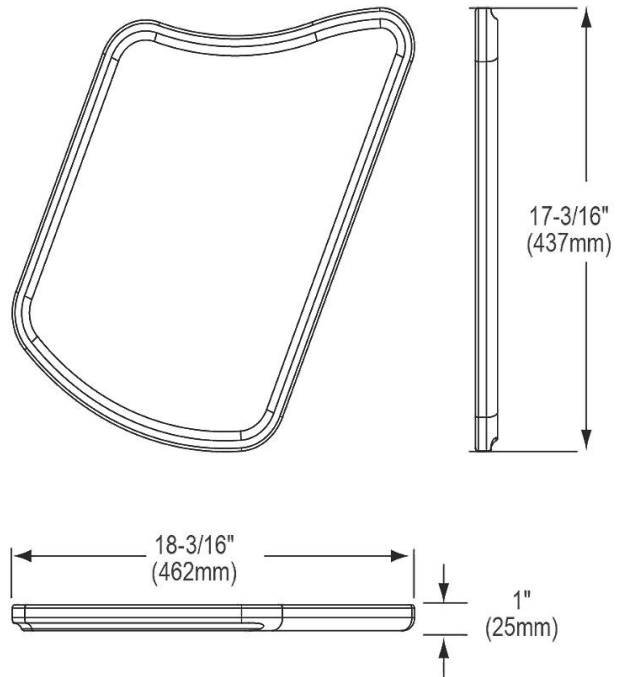

Material:	Solid Maple (Hardwood)
Dimensions:	18-3/16" x 17-3/16" x 1"
Fits Bowl Size(s):	26-1/8" x 16-1/2"

AMERICAN PRIDE. A LIFETIME TRADITION.
Like your family, the Elkay family has values and traditions that endure. For almost a century, Elkay has been a family-owned and operated company, providing thousands of jobs that support our families and communities.

Accessory: BUY AMERICAN ACT
[Clean and Care Manual (PDF)](#)
[Clean and Care Manual (PDF)](#)
[Warranty (PDF)](#)