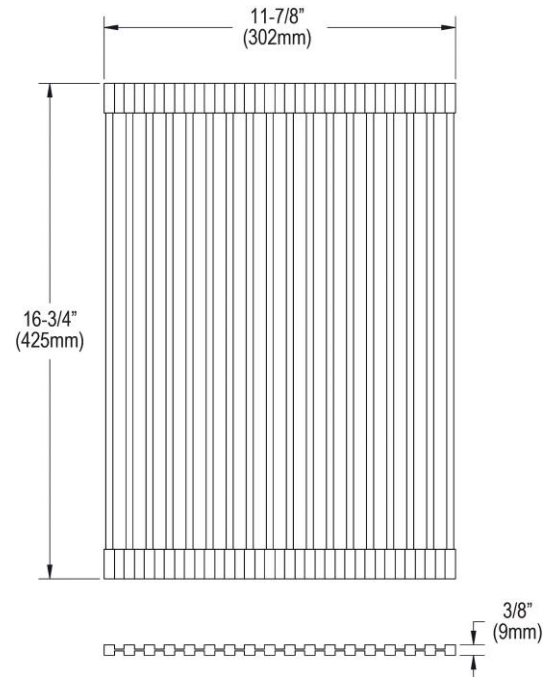

PART: _____ QTY: _____
PROJECT: _____
CONTACT: _____
DATE: _____
NOTES: _____
APPROVAL: _____

In keeping with our policy of continuing product improvement, Elkay reserves the right to change product specifications without notice. Please visit elkay.com for the most current version of Elkay product specification sheets. This specification describes an Elkay product with design, quality, and functional benefits to the user. When making a comparison of other producers' offerings, be certain these features are not overlooked.