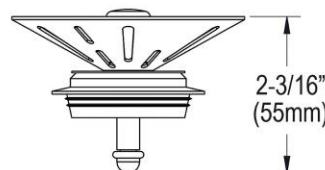

PART: _____ QTY: _____
PROJECT: _____
CONTACT: _____
DATE: _____
NOTES: _____
APPROVAL: _____

In keeping with our policy of continuing product improvement, Elkay reserves the right to change product specifications without notice. Please visit elkay.com for the most current version of Elkay product specification sheets. This specification describes an Elkay product with design, quality, and functional benefits to the user. When making a comparison of other producers' offerings, be certain these features are not overlooked.