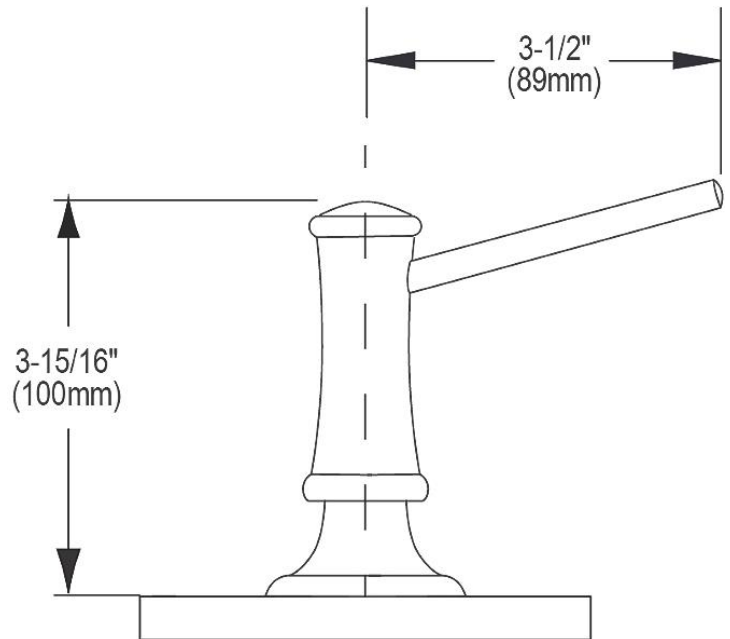

AMERICAN PRIDE. A LIFETIME TRADITION.
Like your family, the Elkay family has values and traditions that endure. For almost a century, Elkay has been a family-owned and operated company, providing thousands of jobs that support our families and communities.

[Clean and Care Manual (PDF)](#)

[Installation Instructions (PDF)](#)

[Warranty (PDF)](#)