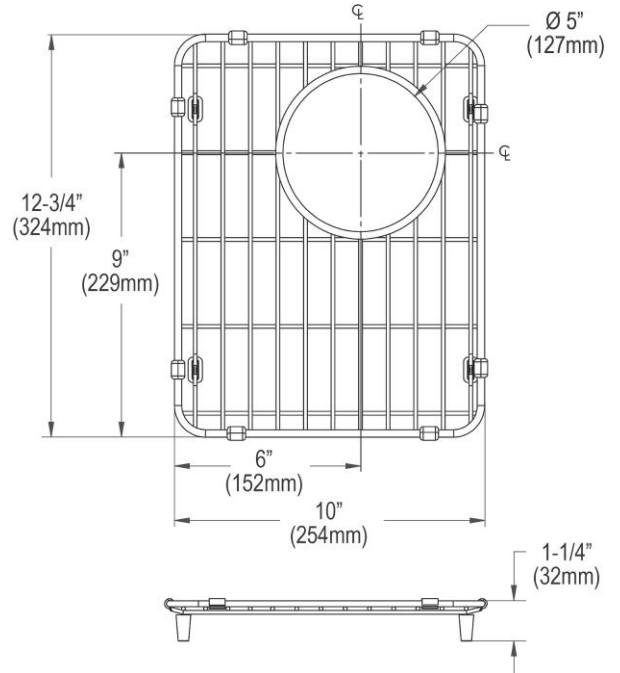

Material:	Stainless Steel
Finish:	Polished Stainless Steel
Dimensions:	10-5/8" x 13-9/16" x 1"
Fits Bowl Size(s):	11-15/16" x 15"

Special Note: For bowls with rear right drain opening.

AMERICAN PRIDE. A LIFETIME TRADITION.
Like your family, the Elkay family has values and traditions that endure. For almost a century, Elkay has been a family-owned and operated company, providing thousands of jobs that support our families and communities.

[Clean and Care Manual (PDF)](#)

[Clean and Care Manual (PDF)](#)

[Warranty (PDF)](#)