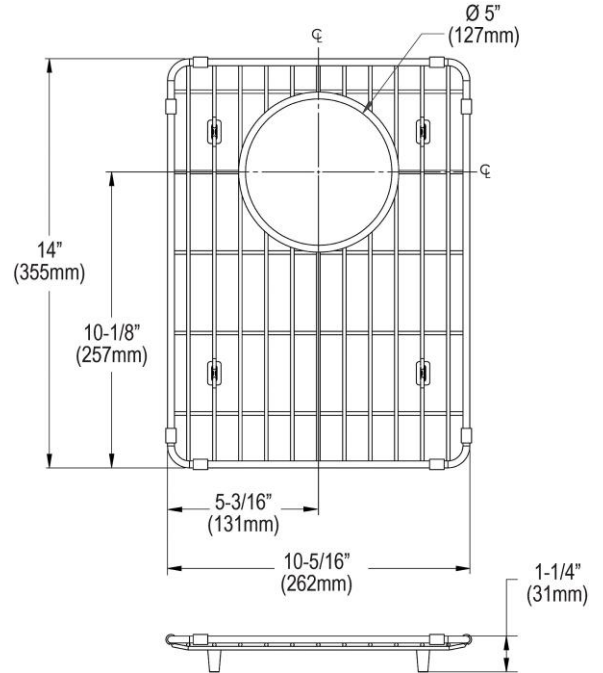

Material:	Stainless Steel
Dimensions:	10-5/16" x 14" x 1-1/4"
Fits Bowl Size(s):	16-1/2" x 16-1/2"

Special Note: For bowls with rear center drain opening.

AMERICAN PRIDE. A LIFETIME TRADITION.
Like your family, the Elkay family has values and traditions that endure. For almost a century, Elkay has been a family-owned and operated company, providing thousands of jobs that support our families and communities.

[Clean and Care Manual (PDF)](#)

[Clean and Care Manual (PDF)](#)

[Warranty (PDF)](#)