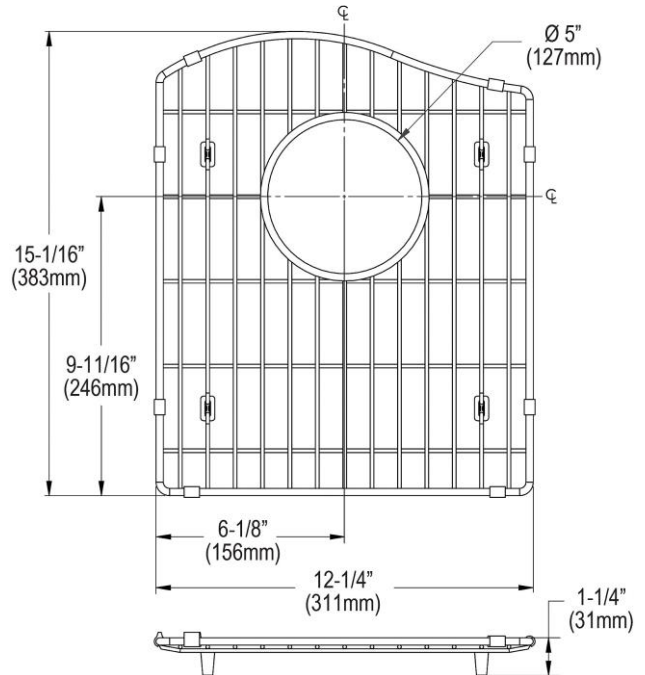

PART: _____ QTY: _____

PROJECT: _____

CONTACT: _____

DATE: _____

NOTES: _____

APPROVAL: _____

In keeping with our policy of continuing product improvement, Elkay reserves the right to change product specifications without notice. Please visit elkay.com for the most current version of Elkay product specification sheets. This specification describes an Elkay product with design, quality, and functional benefits to the user. When making a comparison of other producers' offerings, be certain these features are not overlooked.