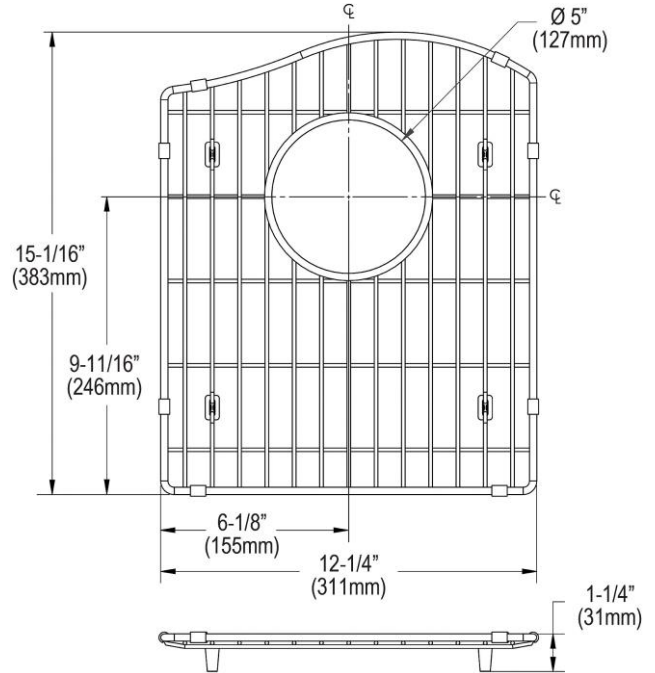

Material:	Stainless Steel
Dimensions:	12-1/4" x 15-1/16" x 1-1/4"
Fits Bowl Size(s):	15-3/16" x 17-7/8"

Special Note: For bowls with rear center drain opening.

AMERICAN PRIDE. A LIFETIME TRADITION.
Like your family, the Elkay family has values and traditions that endure. For almost a century, Elkay has been a family-owned and operated company, providing thousands of jobs that support our families and communities.

[Clean and Care Manual (PDF)](#)

[Clean and Care Manual (PDF)](#)

[Warranty (PDF)](#)