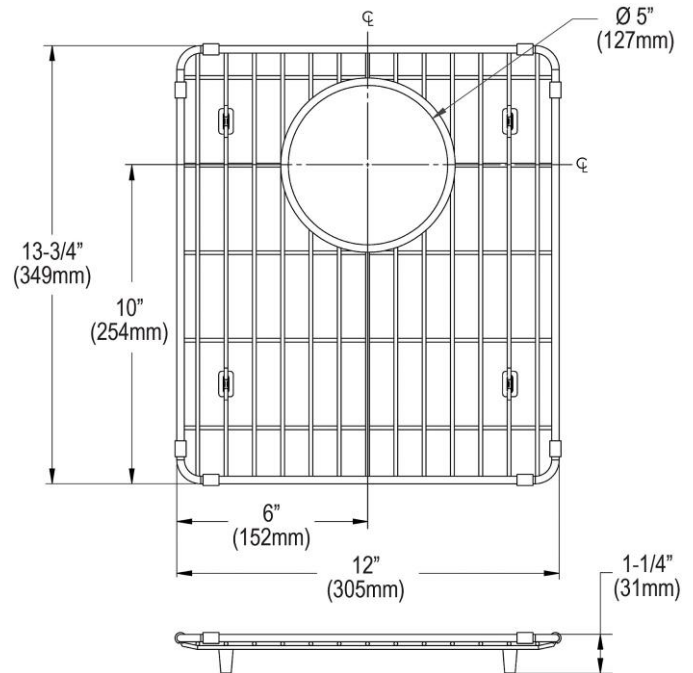

PART: _____ QTY: _____

PROJECT: _____

CONTACT: _____

DATE: _____

NOTES: _____

APPROVAL: _____

In keeping with our policy of continuing product improvement, Elkay reserves the right to change product specifications without notice. Please visit elkay.com for the most current version of Elkay product specification sheets. This specification describes an Elkay product with design, quality, and functional benefits to the user. When making a comparison of other producers' offerings, be certain these features are not overlooked.