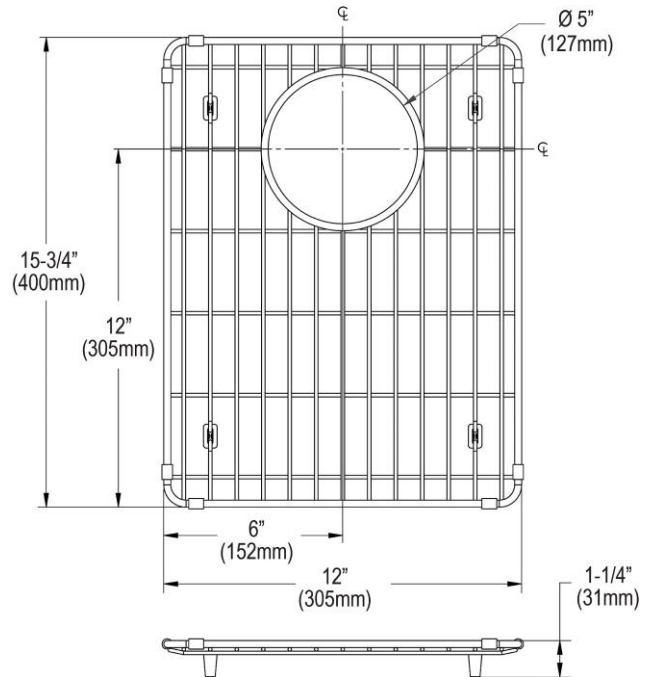

PART: _____ QTY: _____

PROJECT: _____

CONTACT: _____

DATE: _____

NOTES: _____

APPROVAL: _____

In keeping with our policy of continuing product improvement, Elkay reserves the right to change product specifications without notice. Please visit elkay.com for the most current version of Elkay product specification sheets. This specification describes an Elkay product with design, quality, and functional benefits to the user. When making a comparison of other producers' offerings, be certain these features are not overlooked.