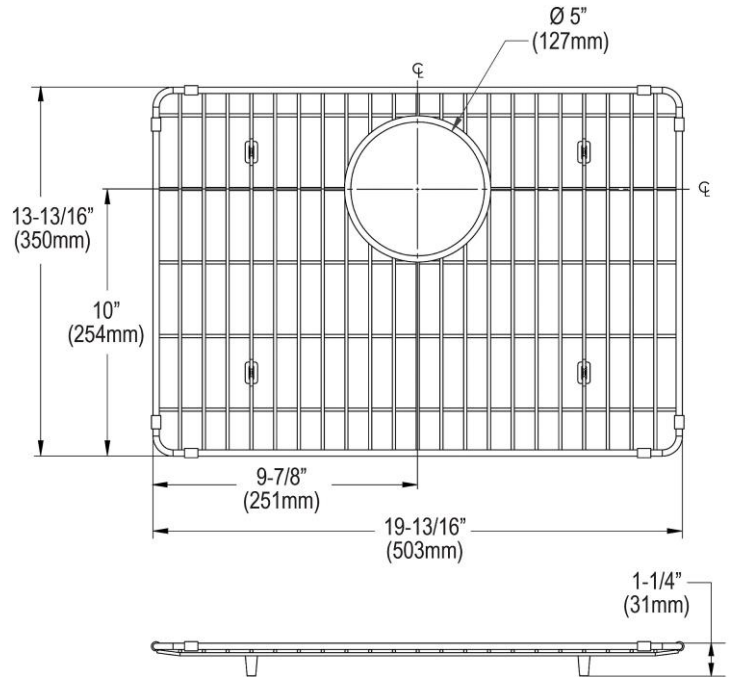

Material:	Stainless Steel
Dimensions:	19-13/16" x 13-13/16" x 1-1/4"
Fits Bowl Size(s):	22-3/8" x 16-3/8"

Special Note: For bowls with rear center drain opening.

AMERICAN PRIDE. A LIFETIME TRADITION.
Like your family, the Elkay family has values and traditions that endure. For almost a century, Elkay has been a family-owned and operated company, providing thousands of jobs that support our families and communities.

[Clean and Care Manual (PDF)](#)

[Clean and Care Manual (PDF)](#)

[Warranty (PDF)](#)