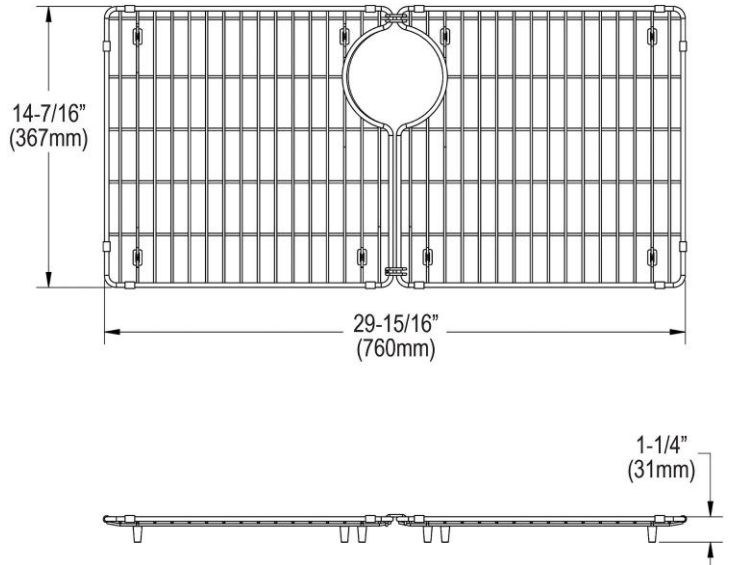

Material:	Stainless Steel
Dimensions:	14-7/16" x 29-15/16" x 1-1/4"

AMERICAN PRIDE. A LIFETIME TRADITION.
Like your family, the Elkay family has values and traditions that endure. For almost a century, Elkay has been a family-owned and operated company, providing thousands of jobs that support our families and communities.

[Clean and Care Manual (PDF)](#)

[Clean and Care Manual (PDF)](#)

[Warranty (PDF)](#)