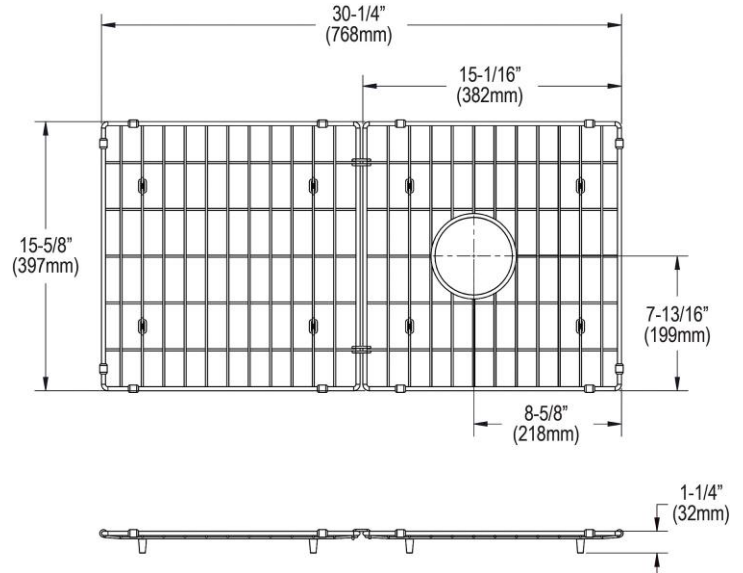

Material:	Stainless Steel
Dimensions:	29-15/16" x 14-7/8" x 1-1/4"
Fits Bowl Size(s):	31.39" x 16.19"

AMERICAN PRIDE. A LIFETIME TRADITION. Like your family, the Elkay family has values and traditions that endure. For almost a century, Elkay has been a family-owned and operated company, providing thousands of jobs that support our families and communities.

[Clean and Care Manual (PDF)](#)

[Clean and Care Manual (PDF)](#)

[Warranty (PDF)](#)