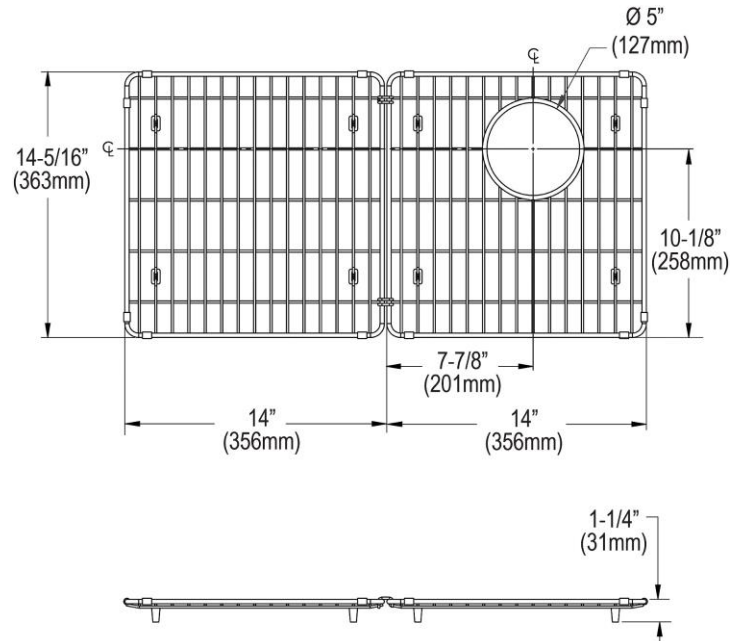

Material:	Stainless Steel
Dimensions:	28-1/4" x 14-5/16" x 1-1/4"
Fits Bowl Size(s):	30-5/16" x 16-13/32"

Special Note: For bowls with rear right drain opening.

AMERICAN PRIDE. A LIFETIME TRADITION.
Like your family, the Elkay family has values and traditions that endure. For almost a century, Elkay has been a family-owned and operated company, providing thousands of jobs that support our families and communities.

[Clean and Care Manual (PDF)](#)

[Clean and Care Manual (PDF)](#)

[Warranty (PDF)](#)