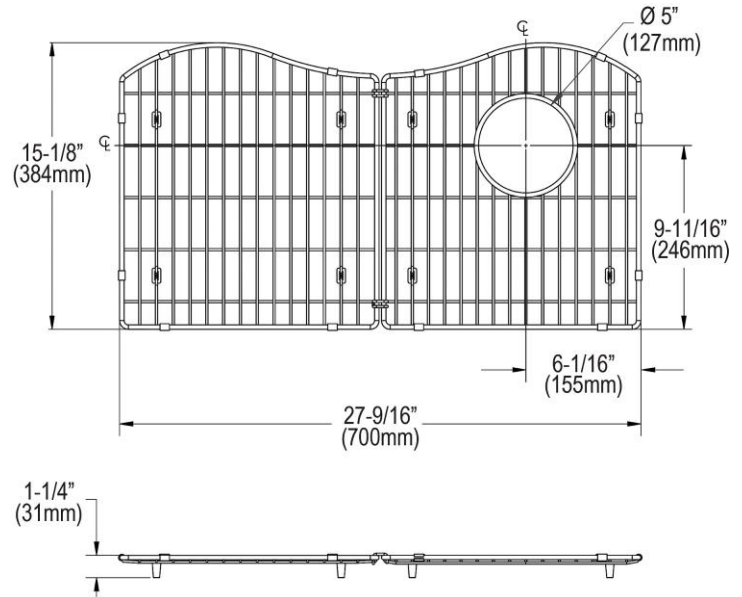

Material:	Stainless Steel
Dimensions:	27-9/16" x 15-1/8" x 1-1/4"
Fits Bowl Size(s):	30-5/16" x 17-7/8"

Special Note: For bowls with rear right drain opening.

AMERICAN PRIDE. A LIFETIME TRADITION.
Like your family, the Elkay family has values and traditions that endure. For almost a century, Elkay has been a family-owned and operated company, providing thousands of jobs that support our families and communities.

[Clean and Care Manual (PDF)](#)

[Clean and Care Manual (PDF)](#)

[Warranty (PDF)](#)