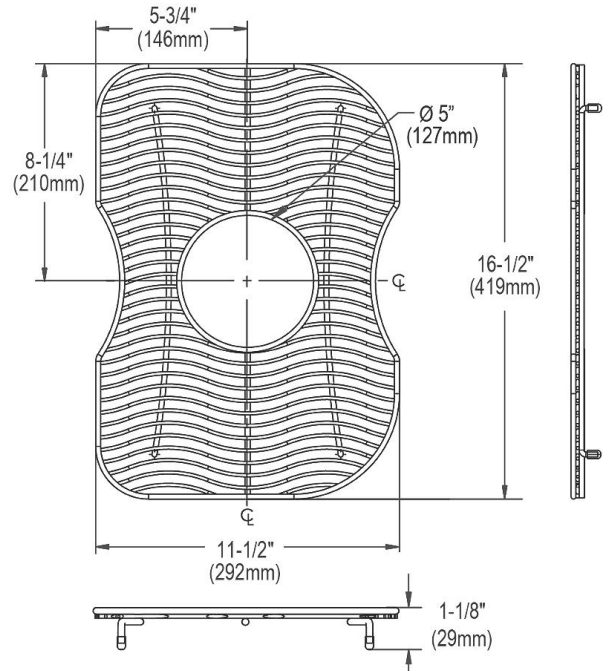

Material:	Stainless Steel
Finish:	Polished Stainless Steel
Dimensions:	11-1/2" x 16-1/2" x 1-1/8"
Fits Bowl Size(s):	13-7/16" x 18-9/16"

AMERICAN PRIDE. A LIFETIME TRADITION.
Like your family, the Elkay family has values and traditions that endure. For almost a century, Elkay has been a family-owned and operated company, providing thousands of jobs that support our families and communities.

[Clean and Care Manual (PDF)](#)

[Clean and Care Manual (PDF)](#)

[Warranty (PDF)](#)