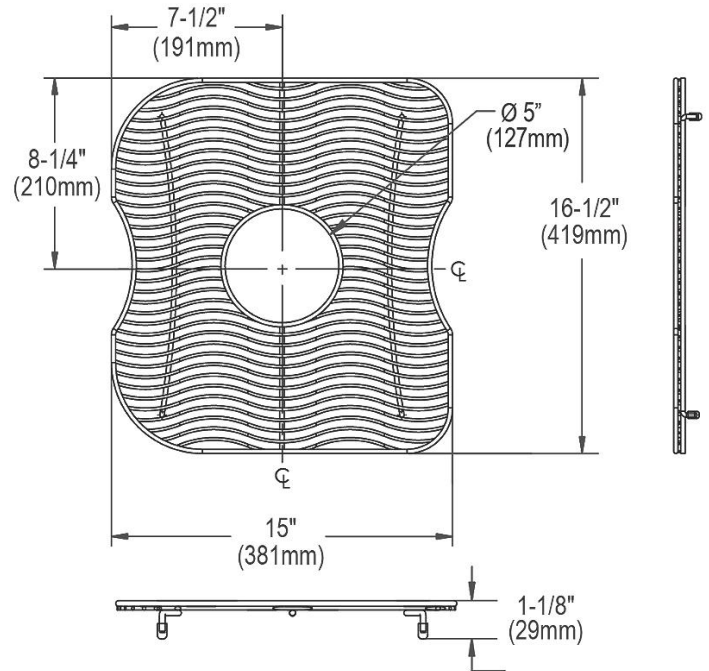

PART: _____ QTY: _____

PROJECT: _____

CONTACT: _____

DATE: _____

NOTES: _____

APPROVAL: _____

In keeping with our policy of continuing product improvement, Elkay reserves the right to change product specifications without notice. Please visit elkay.com for the most current version of Elkay product specification sheets. This specification describes an Elkay product with design, quality, and functional benefits to the user. When making a comparison of other producers' offerings, be certain these features are not overlooked.