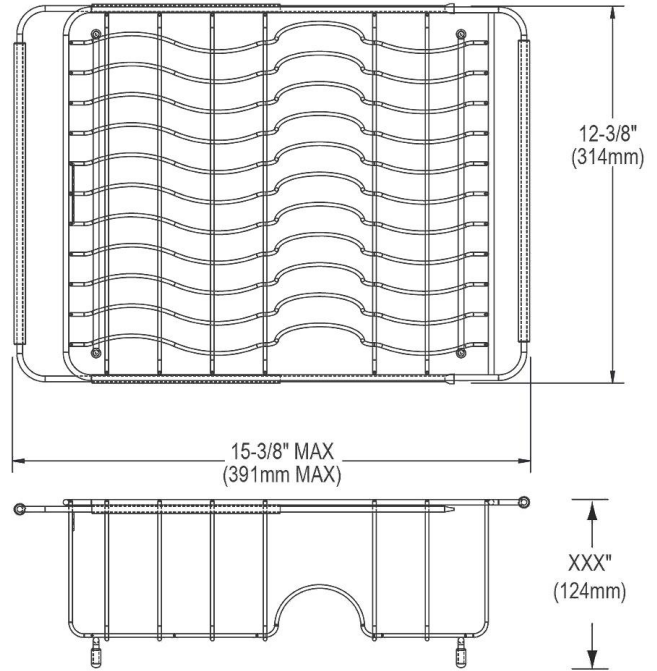

Material:	Stainless Steel
Finish:	Polished Stainless Steel
Dimensions:	15-3/8" x 12-3/8" x 5-7/16"
Fits Bowl Size(s):	13-1/2" x 15" to 20" x 18"

AMERICAN PRIDE. A LIFETIME TRADITION.
Like your family, the Elkay family has values and traditions that endure. For almost a century, Elkay has been a family-owned and operated company, providing thousands of jobs that support our families and communities.

[Clean and Care Manual (PDF)](#)

[Clean and Care Manual (PDF)](#)

[Warranty (PDF)](#)