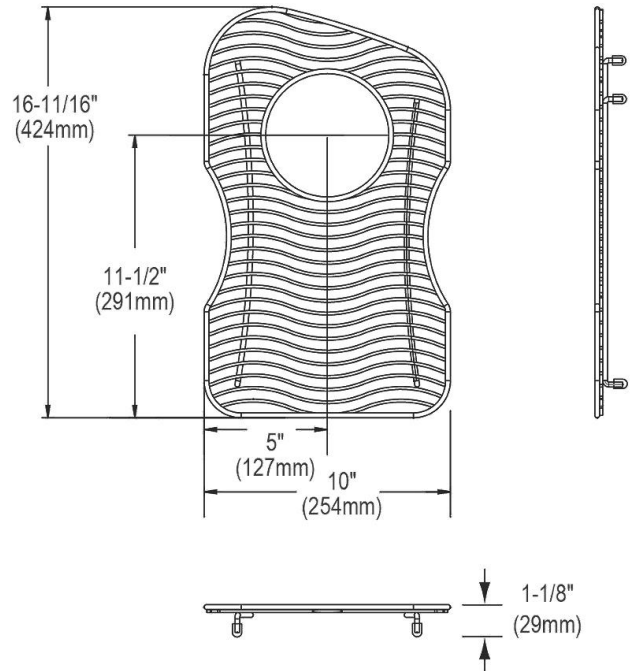

Material:	Stainless Steel
Finish:	Polished Stainless Steel
Dimensions:	10" x 16-11/16" x 1-1/8"
Fits Bowl Size(s):	11" x 17-11/16"

Special Note: For bowls with rear center drain opening.

AMERICAN PRIDE. A LIFETIME TRADITION.
Like your family, the Elkay family has values and traditions that endure. For almost a century, Elkay has been a family-owned and operated company, providing thousands of jobs that support our families and communities.

[Clean and Care Manual (PDF)](#)

[Clean and Care Manual (PDF)](#)

[Warranty (PDF)](#)