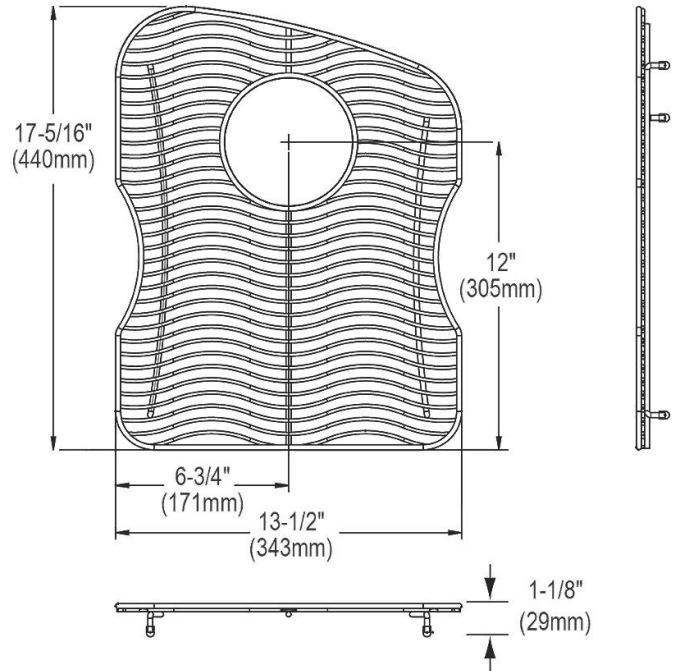

Material:	Stainless Steel
Finish:	Polished Stainless Steel
Dimensions:	13-1/2" x 17-5/16" x 1-1/8"
Fits Bowl Size(s):	14-1/2" x 18-5/16"

Special Note: For bowls with rear center drain opening.

AMERICAN PRIDE. A LIFETIME TRADITION.
Like your family, the Elkay family has values and traditions that endure. For almost a century, Elkay has been a family-owned and operated company, providing thousands of jobs that support our families and communities.

[Clean and Care Manual (PDF)](#)

[Clean and Care Manual (PDF)](#)

[Warranty (PDF)](#)