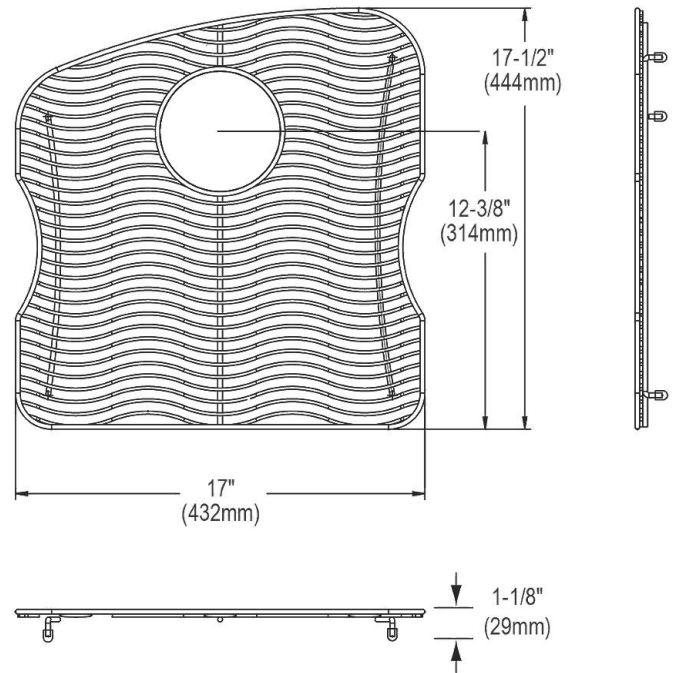

Material:	Stainless Steel
Finish:	Polished Stainless Steel
Dimensions:	17" x 17-1/2" x 1-1/8"
Fits Bowl Size(s):	18" x 18-1/2"

Special Note: For bowls with rear center drain opening.

AMERICAN PRIDE. A LIFETIME TRADITION. Like your family, the Elkay family has values and traditions that endure. For almost a century, Elkay has been a family-owned and operated company, providing thousands of jobs that support our families and communities.

[Clean and Care Manual (PDF)](#)

[Clean and Care Manual (PDF)](#)

[Warranty (PDF)](#)