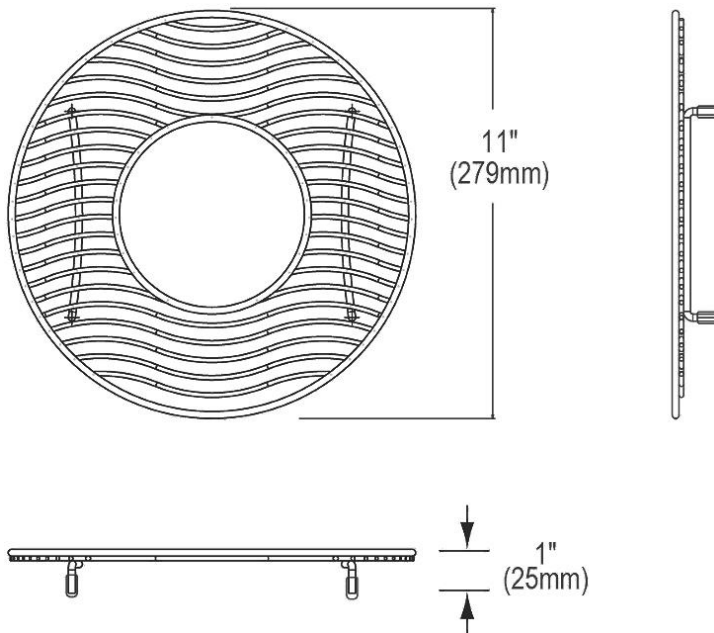

PART: _____ QTY: _____
PROJECT: _____
CONTACT: _____
DATE: _____
NOTES: _____
APPROVAL: _____

In keeping with our policy of continuing product improvement, Elkay reserves the right to change product specifications without notice. Please visit elkay.com for the most current version of Elkay product specification sheets. This specification describes an Elkay product with design, quality, and functional benefits to the user. When making a comparison of other producers' offerings, be certain these features are not overlooked.