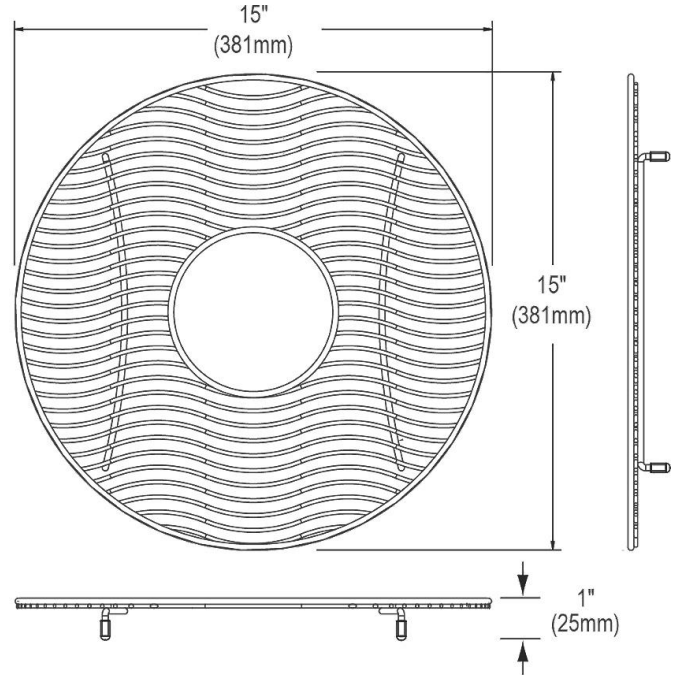

PART: _____ QTY: _____

PROJECT: _____

CONTACT: _____

DATE: _____

NOTES: _____

APPROVAL: _____

In keeping with our policy of continuing product improvement, Elkay reserves the right to change product specifications without notice. Please visit elkay.com for the most current version of Elkay product specification sheets. This specification describes an Elkay product with design, quality, and functional benefits to the user. When making a comparison of other producers' offerings, be certain these features are not overlooked.