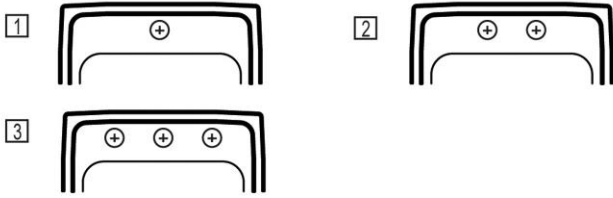

Hole Drilling Configurations:

1-1/2" (38mm) Diameter Faucet Holes on 4" (102mm) Centers

Installation Profile:

OPTIONAL ACCESSORIES

| | |
|------------------------|---------------------------------------|
| Drain: | LKPDVR18B, LKPDAD18B, LKDS99 |
| Faucet: | LKGT1042CR, LKGT1042NK, LKGT1042RB |
| Soap Dispenser: | LKGT1054 |