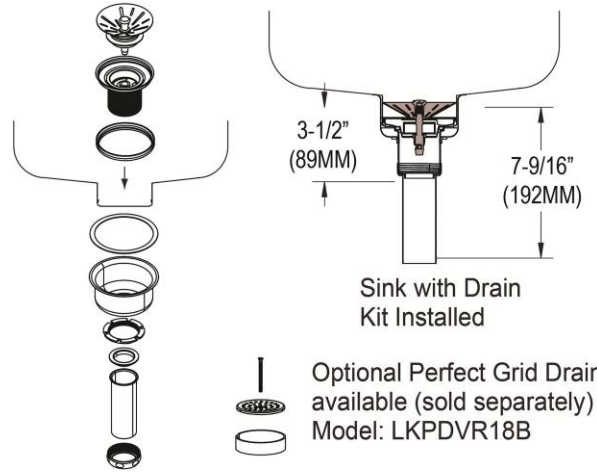

Hole Drilling Configurations:

1-1/2" (38mm) Diameter Faucet Holes on 4" (102mm) Centers

Installation Profile:

OPTIONAL ACCESSORIES

| | |
|------------------------|---------------------------------------|
| Drain: | LKPDVR18B, LKPDAD18B, LKDS99 |
| Faucet: | LKGT1042CR, LKGT1042NK, LKGT1042RB |
| Soap Dispenser: | LKGT1054 |