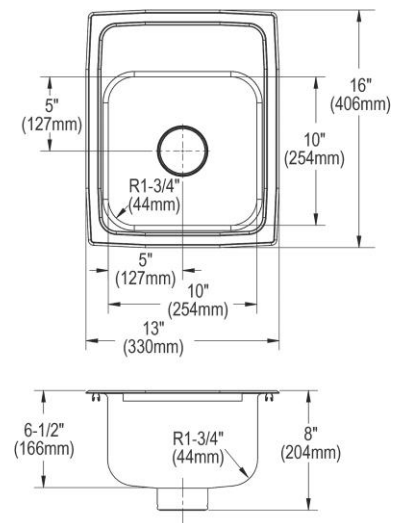

PART: _____ QTY: _____

PROJECT: _____

CONTACT: _____

DATE: _____

NOTES: _____

APPROVAL: _____

In keeping with our policy of continuing product improvement, Elkay reserves the right to change product specifications without notice. Please visit [elkay.com](#) for the most current version of Elkay product specification sheets. This specification describes an Elkay product with design, quality, and functional benefits to the user. When making a comparison of other producers' offerings, be certain these features are not overlooked.