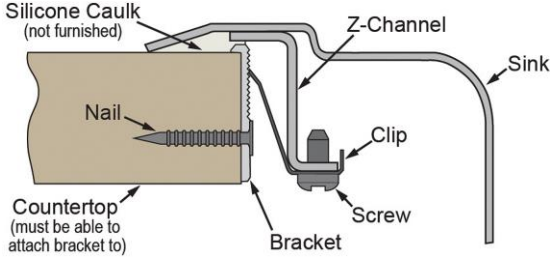

Perfect Drain: Seamlessly welded stainless steel collar eliminates the gap between a traditional drain and the sink for a sanitary and gap free installation. An InSinkErator® garbage disposer can be installed on either sink bowl for user convenience.

Hole Drilling Configurations:

1-1/2" (38mm) Diameter Faucet Holes on 4" (102mm) Centers

Installation Profile:

OPTIONAL ACCESSORIES

| | |
|------------------------|---------------------------------------|
| Drain: | LKPDVR18B, LKPDAD18B, LKDS99 |
| Faucet: | LKGT1042CR, LKGT1042NK, LKGT1042RB |
| Soap Dispenser: | LKGT1054 |