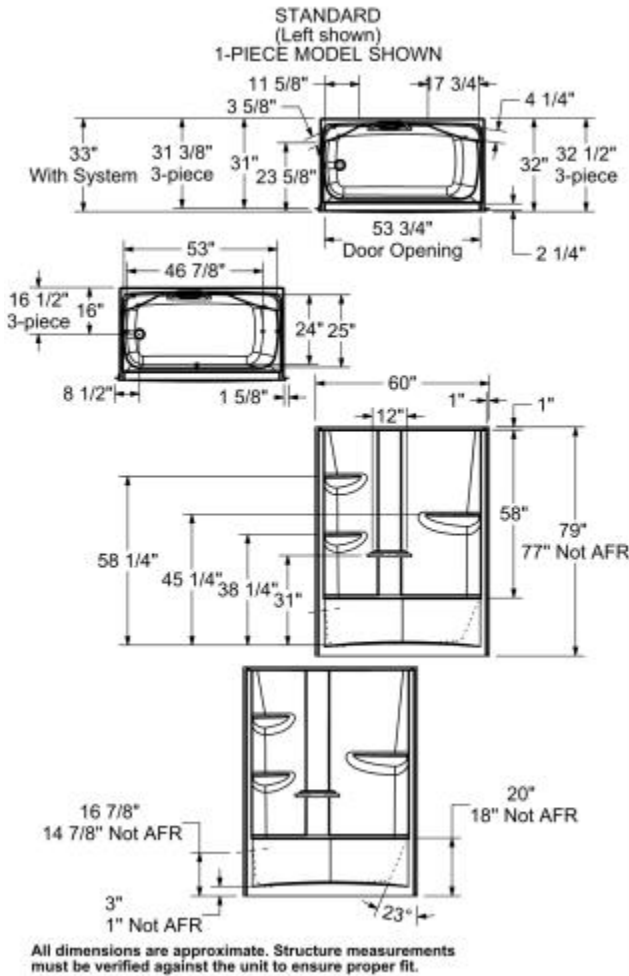

Allia TS-6032 Acrylic Alcove One-Piece Tub Shower

Model number:

Dimensions: 60" x 32" x 76"

Installation: Alcove

Material: Acrylic

Standard Features:

- 1-Piece construction for reliable water containment
- Available in left-hand and right-hand drain configurations to fit your specific bathroom layout
- Textured bottom for added safety
- Standard not-AFR (above-the-floor rough)
- Built-in shelves provide generous storage space, making it easy to keep bathing essentials organized
- Includes a 12 in. white grab bar

Certifications

MAAX products adhere to one or more of the following certifications:

MAAX

Allia TS-6032 Acrylic Alcove One-Piece Tub Shower

Model number:

Dimensions: 60" x 32" x 76"

Installation: Alcove

Material: Acrylic

OPTIONAL REINFORCEMENT (Left shown)

OPTIONAL REINFORCEMENT (Back Wall)

Dimensions

60 x 32 x 76 In.
(1524 x 813 x 1930 mm)

Water Capacity

54.8 gallons - 207 1/4 liters

Weight

141.68 lbs - 64 kg

Deep Sump Height

16.375 In. - 416 mm

Drain location:

Left

Right

Project:

Contractor:

Representative: