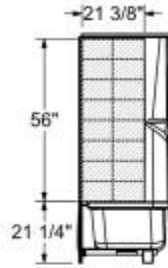

Allia TS-6032 Acrylic Alcove One-Piece Tub Shower

Model number:

Dimensions: 60" x 32" x 76"

Installation: Alcove

Material: Acrylic

Standard Features:

- 1-Piece construction for reliable water containment
- Available in left-hand and right-hand drain configurations to fit your specific bathroom layout
- Textured bottom for added safety
- Standard not-AFR (above-the-floor rough)
- Built-in shelves provide generous storage space, making it easy to keep bathing essentials organized
- Includes a 12 in. white grab bar

Certifications

MAAX products adhere to one or more of the following certifications:

MAAX

Allia TS-6032 Acrylic Alcove One-Piece Tub Shower

Model number:

Dimensions: 60" x 32" x 76"

Installation: Alcove

Material: Acrylic

OPTIONAL REINFORCEMENT (Left shown)

OPTIONAL REINFORCEMENT (Back Wall)

Dimensions

60 x 32 x 76 In.
(1524 x 813 x 1930 mm)

Water Capacity

54.8 gallons - 207 1/4 liters

Weight

141.68 lbs - 64 kg

Deep Sump Height

16.375 In. - 416 mm

Drain location:

Left

Right

Project:

Contractor:

Representative: