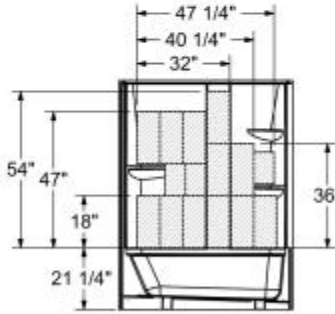

Allia TS-6032 Acrylic Alcove One-Piece Tub Shower

Model number:

Dimensions: 60" x 32" x 76"

Installation: Alcove

Material: Acrylic

Standard Features:

- 1-Piece construction for reliable water containment
- Available in left-hand and right-hand drain configurations to fit your specific bathroom layout
- Textured bottom for added safety
- Standard not-AFR (above-the-floor rough)
- Built-in shelves provide generous storage space, making it easy to keep bathing essentials organized
- Includes a 12 in. white grab bar

Certifications

MAAX products adhere to one or more of the following certifications:

MAAX

Allia TS-6032 Acrylic Alcove One-Piece Tub Shower

Model number:

Dimensions: 60" x 32" x 76"

Installation: Alcove

Material: Acrylic

OPTIONAL REINFORCEMENT (Left shown)

OPTIONAL REINFORCEMENT (Back Wall)

Dimensions

60 x 32 x 76 In.
(1524 x 813 x 1930 mm)

Water Capacity

54.8 gallons - 207 1/4 liters

Weight

141.68 lbs - 64 kg

Deep Sump Height

16.375 In. - 416 mm

Drain location:

Left

Right

Project:

Contractor:

Representative: