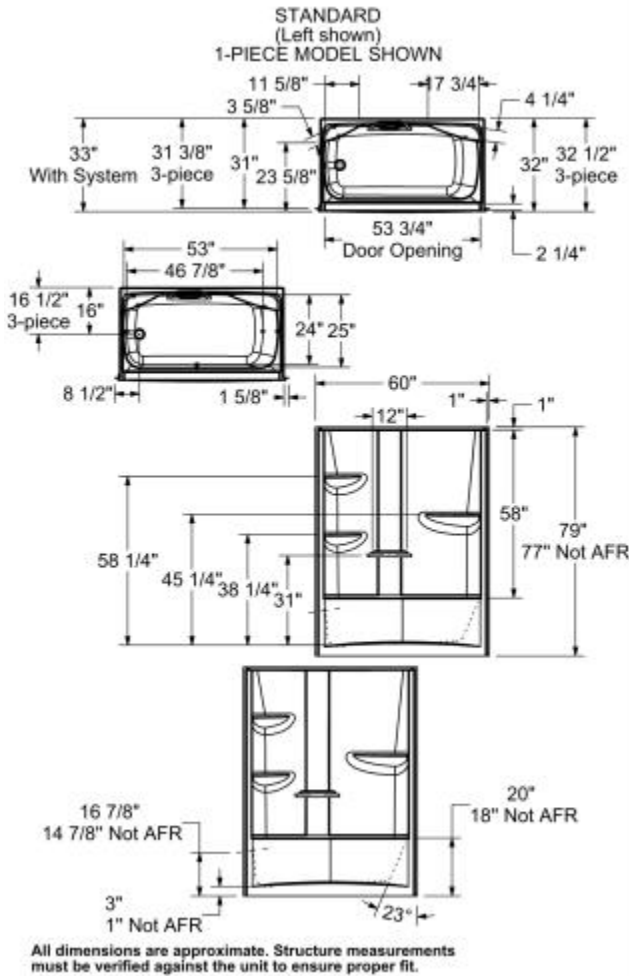

## Standard Features:

- 2-Piece construction for easy installation and maintenance
- Available in left-hand and right-hand drain configurations to fit your specific bathroom layout
- Textured bottom for added safety
- Standard not-AFR (above-the-floor rough)
- Built-in shelves provide generous storage space, making it easy to keep bathing essentials organized
- Includes a 12 in. white grab bar

# Allia TS-6032 Acrylic Alcove Two-Piece Tub Shower

**Model number:**

107934-000-001-183

**Dimensions:** 60" x 32.5" x 76"

**Installation:** Alcove

**Material:** Acrylic

## Dimensions

60 x 32 1/2 x 76 In.  
(1524 x 826 x 1930 mm)

## Weight

141.68 lbs - 64 kg