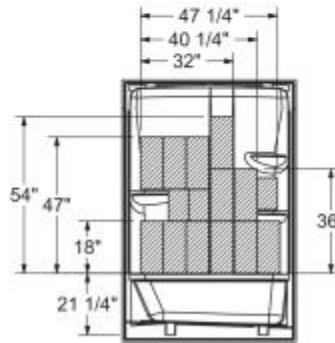

Allia TSR-6032 Acrylic Alcove One-Piece Tub Shower

Model number:

Dimensions: 60" x 31" x 85"

Installation: Alcove

Material: Acrylic

Standard Features:

- 1-Piece construction for reliable water containment
- Available in left-hand and right-hand drain configurations to fit your specific bathroom layout
- Textured bottom for added safety
- Standard not-AFR (above-the-floor rough)
- Built-in shelves provide generous storage space, making it easy to keep bathing essentials organized
- Includes a 12 in. white grab bar

Certifications

MAAX products adhere to one or more of the following certifications:

MAAX

Allia TSR-6032 Acrylic Alcove One-Piece Tub Shower

Model number:

Dimensions: 60" x 31" x 85"

Installation: Alcove

Material: Acrylic

OPTIONAL REINFORCEMENT (Left shown)

OPTIONAL REINFORCEMENT (Back Wall)

Dimensions

60 x 31 x 85 In.
(1524 x 787 x 2159 mm)

Water Capacity

54.8 gallons - 207 1/4 liters

Weight

166.86 lbs - 76 kg

Deep Sump Height

16.375 In. - 416 mm

Drain location:

Left

Right

Project:

Contractor:

Representative: