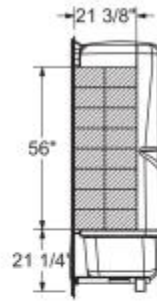

Allia TSR-6032 Acrylic Alcove One-Piece Tub Shower

Model number:

Dimensions: 60" x 31" x 85"

Installation: Alcove

Material: Acrylic

Standard Features:

- 1-Piece construction for reliable water containment
- Available in left-hand and right-hand drain configurations to fit your specific bathroom layout
- Textured bottom for added safety
- Standard not-AFR (above-the-floor rough)
- Built-in shelves provide generous storage space, making it easy to keep bathing essentials organized
- Includes a 12 in. white grab bar

Certifications

MAAX products adhere to one or more of the following certifications:

MAAX

Allia TSR-6032 Acrylic Alcove One-Piece Tub Shower

Model number:

Dimensions: 60" x 31" x 85"

Installation: Alcove

Material: Acrylic

OPTIONAL REINFORCEMENT (Left shown)

OPTIONAL REINFORCEMENT (Back Wall)

Dimensions

60 x 31 x 85 In.
(1524 x 787 x 2159 mm)

Water Capacity

54.8 gallons - 207 1/4 liters

Weight

166.86 lbs - 76 kg

Deep Sump Height

16.375 In. - 416 mm

Drain location:

Left

Right

Project:

Contractor:

Representative: