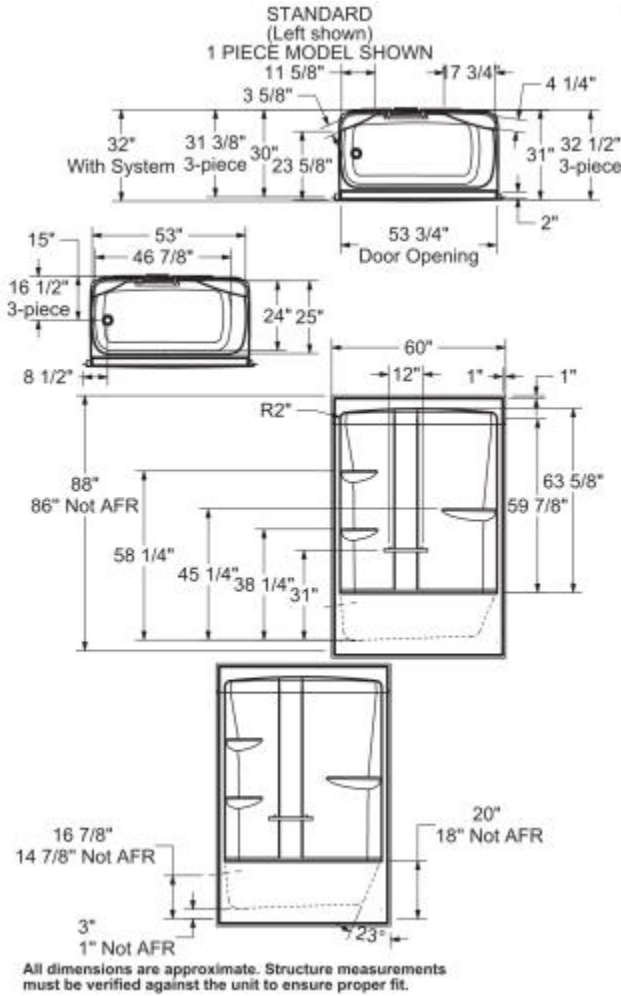

Allia TSR-6032 Acrylic Alcove One-Piece Tub Shower

Model number:

Dimensions: 60" x 31" x 85"

Installation: Alcove

Material: Acrylic

Standard Features:

- 1-Piece construction for reliable water containment
- Available in left-hand and right-hand drain configurations to fit your specific bathroom layout
- Textured bottom for added safety
- Standard not-AFR (above-the-floor rough)
- Built-in shelves provide generous storage space, making it easy to keep bathing essentials organized
- Includes a 12 in. white grab bar

Certifications

MAAX products adhere to one or more of the following certifications:

MAAX

Allia TSR-6032 Acrylic Alcove One-Piece Tub Shower

Model number:

Dimensions: 60" x 31" x 85"

Installation: Alcove

Material: Acrylic

OPTIONAL REINFORCEMENT (Left shown)

OPTIONAL REINFORCEMENT (Back Wall)

Dimensions

60 x 31 x 85 In.
(1524 x 787 x 2159 mm)

Water Capacity

54.8 gallons - 207 1/4 liters

Weight

166.86 lbs - 76 kg

Deep Sump Height

16.375 In. - 416 mm

Drain location:

Left

Right

Project:

Contractor:

Representative: