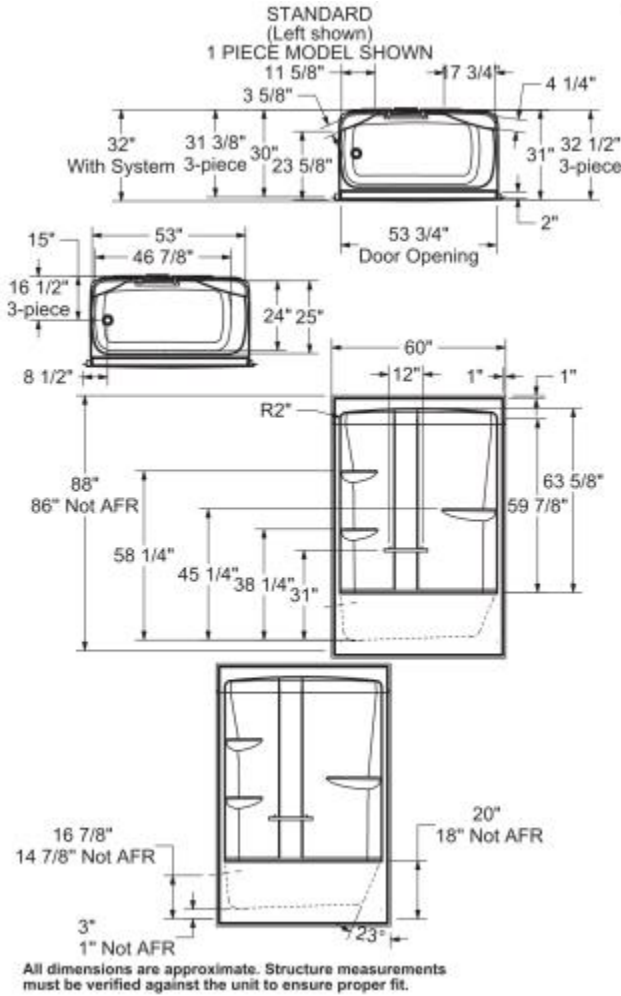

Allia TSR-6032 Acrylic Alcove One-Piece Tub Shower

Model number:

107935-000-001-181

Dimensions: 60" x 31" x 85"

Installation: Alcove

Material: Acrylic

Standard Features:

- 1-Piece construction for reliable water containment
- Available in left-hand and right-hand drain configurations to fit your specific bathroom layout
- Textured bottom for added safety
- Standard not-AFR (above-the-floor rough)
- Built-in shelves provide generous storage space, making it easy to keep bathing essentials organized
- Includes a 12 in. white grab bar

Certifications

MAAX products adhere to one or more of the following certifications:

MAAX

Allia TSR-6032 Acrylic Alcove One-Piece Tub Shower

Model number:

107935-000-001-181

Dimensions: 60" x 31" x 85"

Installation: Alcove

Material: Acrylic

OPTIONAL REINFORCEMENT (Left shown)

OPTIONAL REINFORCEMENT (Back Wall)

Dimensions

60 x 31 x 85 In.
(1524 x 787 x 2159 mm)

Water Capacity

54.8 gallons - 207 1/4 liters

Weight

166.86 lbs - 76 kg

Deep Sump Height

16.375 In. - 416 mm

Drain location:

Left

Right

Project:

Contractor: