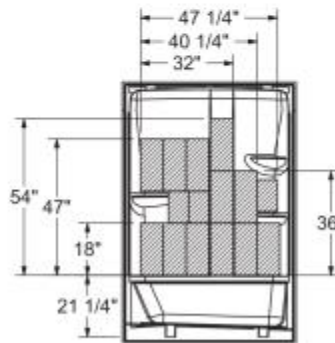

Allia TSR-6032 Acrylic Alcove One-Piece Tub Shower

Model number:

107935-000-001-181

Dimensions: 60" x 31" x 85"

Installation: Alcove

Material: Acrylic

Standard Features:

- 1-Piece construction for reliable water containment
- Available in left-hand and right-hand drain configurations to fit your specific bathroom layout
- Textured bottom for added safety
- Standard not-AFR (above-the-floor rough)
- Built-in shelves provide generous storage space, making it easy to keep bathing essentials organized
- Includes a 12 in. white grab bar

Certifications

MAAX products adhere to one or more of the following certifications:

MAAX

Allia TSR-6032 Acrylic Alcove One-Piece Tub Shower

Model number:

107935-000-001-181

Dimensions: 60" x 31" x 85"

Installation: Alcove

Material: Acrylic

OPTIONAL REINFORCEMENT (Left shown)

OPTIONAL REINFORCEMENT (Back Wall)

Dimensions

60 x 31 x 85 In.
(1524 x 787 x 2159 mm)

Water Capacity

54.8 gallons - 207 1/4 liters

Weight

166.86 lbs - 76 kg

Deep Sump Height

16.375 In. - 416 mm

Drain location:

Left

Right

Project:

Contractor: