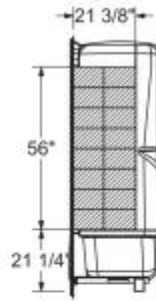

Allia TSR-6032 Acrylic Alcove One-Piece Tub Shower

Model number:

107935-000-001-181

Dimensions: 60" x 31" x 85"

Installation: Alcove

Material: Acrylic

Standard Features:

- 1-Piece construction for reliable water containment
- Available in left-hand and right-hand drain configurations to fit your specific bathroom layout
- Textured bottom for added safety
- Standard not-AFR (above-the-floor rough)
- Built-in shelves provide generous storage space, making it easy to keep bathing essentials organized
- Includes a 12 in. white grab bar

Certifications

MAAX products adhere to one or more of the following certifications:

MAAX

Allia TSR-6032 Acrylic Alcove One-Piece Tub Shower

Model number:

107935-000-001-181

Dimensions: 60" x 31" x 85"

Installation: Alcove

Material: Acrylic

OPTIONAL REINFORCEMENT (Left shown)

OPTIONAL REINFORCEMENT (Back Wall)

Dimensions

60 x 31 x 85 In.
(1524 x 787 x 2159 mm)

Water Capacity

54.8 gallons - 207 1/4 liters

Weight

166.86 lbs - 76 kg

Deep Sump Height

16.375 In. - 416 mm

Drain location:

Left

Right

Project:

Contractor: