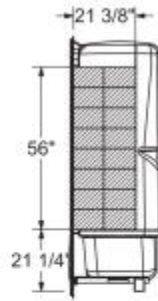

Allia TSR-6032 Acrylic Alcove Three-Piece Tub Shower

Model number:

107935-000-001-183

Dimensions: 60" x 32.5" x 85"

Installation: Alcove

Material: Acrylic

Standard Features:

- 3-Piece construction for easy installation and maintenance
- Available in left-hand and right-hand drain configurations to fit your specific bathroom layout
- Textured bottom for added safety
- Standard not-AFR (above-the-floor rough)
- Built-in shelves provide generous storage space, making it easy to keep bathing essentials organized
- Includes a 12 in. white grab bar

Certifications

MAAX products adhere to one or more of the following certifications:

MAAX

Allia TSR-6032 Acrylic Alcove Three-Piece Tub Shower

Model number:

107935-000-001-183

Dimensions: 60" x 32.5" x 85"

Installation: Alcove

Material: Acrylic

OPTIONAL REINFORCEMENT (Left shown)

OPTIONAL REINFORCEMENT (Back Wall)

Dimensions

60 x 32 1/2 x 85 In.
(1524 x 826 x 2159 mm)

Water Capacity

54.8 gallons - 207 1/4 liters

Weight

166.86 lbs - 76 kg

Deep Sump Height

16.375 In. - 416 mm

Drain location:

Left

Right

Project:

Contractor: