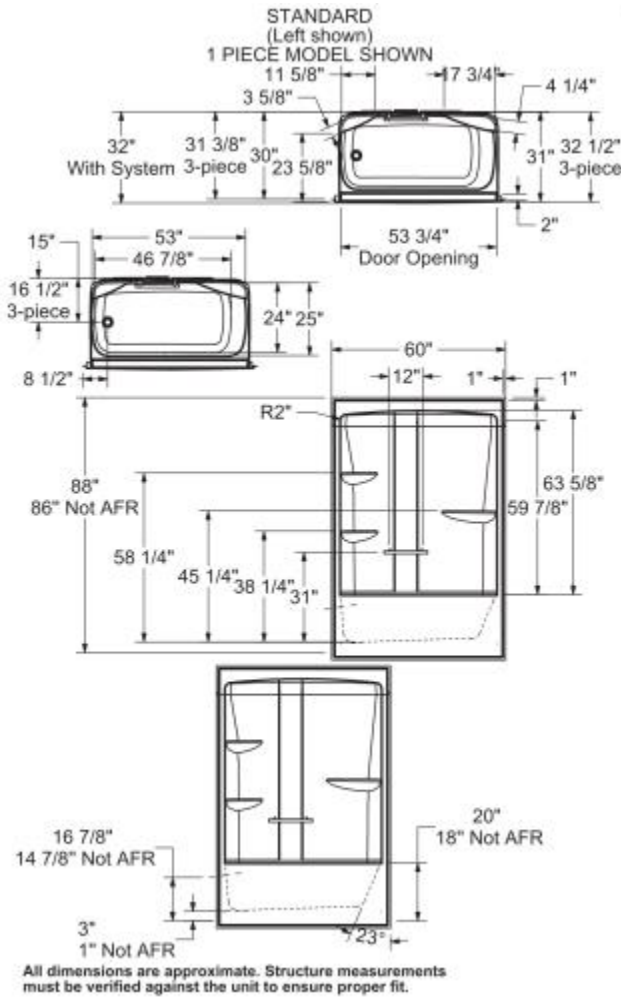

Allia TSR-6032 Acrylic Alcove Three-Piece Tub Shower

Model number:

107935-000-001-183

Dimensions: 60" x 32.5" x 85"

Installation: Alcove

Material: Acrylic

Standard Features:

- 3-Piece construction for easy installation and maintenance
- Available in left-hand and right-hand drain configurations to fit your specific bathroom layout
- Textured bottom for added safety
- Standard not-AFR (above-the-floor rough)
- Built-in shelves provide generous storage space, making it easy to keep bathing essentials organized
- Includes a 12 in. white grab bar

Certifications

MAAX products adhere to one or more of the following certifications:

MAAX

Allia TSR-6032 Acrylic Alcove Three-Piece Tub Shower

Model number:

107935-000-001-183

Dimensions: 60" x 32.5" x 85"

Installation: Alcove

Material: Acrylic

OPTIONAL REINFORCEMENT (Left shown)

OPTIONAL REINFORCEMENT (Back Wall)

Dimensions

60 x 32 1/2 x 85 In.
(1524 x 826 x 2159 mm)

Water Capacity

54.8 gallons - 207 1/4 liters

Weight

166.86 lbs - 76 kg

Deep Sump Height

16.375 In. - 416 mm

Drain location:

Left

Right

Project:

Contractor: