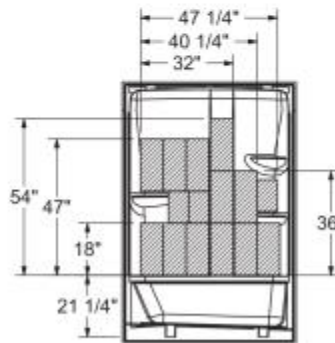

Allia TSR-6032 Acrylic Alcove Three-Piece Tub Shower

Model number:

107935-000-001-183

Dimensions: 60" x 32.5" x 85"

Installation: Alcove

Material: Acrylic

Standard Features:

- 3-Piece construction for easy installation and maintenance
- Available in left-hand and right-hand drain configurations to fit your specific bathroom layout
- Textured bottom for added safety
- Standard not-AFR (above-the-floor rough)
- Built-in shelves provide generous storage space, making it easy to keep bathing essentials organized
- Includes a 12 in. white grab bar

Certifications

MAAX products adhere to one or more of the following certifications:

MAAX

Allia TSR-6032 Acrylic Alcove Three-Piece Tub Shower

Model number:

107935-000-001-183

Dimensions: 60" x 32.5" x 85"

Installation: Alcove

Material: Acrylic

OPTIONAL REINFORCEMENT (Left shown)

OPTIONAL REINFORCEMENT (Back Wall)

Dimensions

60 x 32 1/2 x 85 In.
(1524 x 826 x 2159 mm)

Water Capacity

54.8 gallons - 207 1/4 liters

Weight

166.86 lbs - 76 kg

Deep Sump Height

16.375 In. - 416 mm

Drain location:

Left

Right

Project:

Contractor: