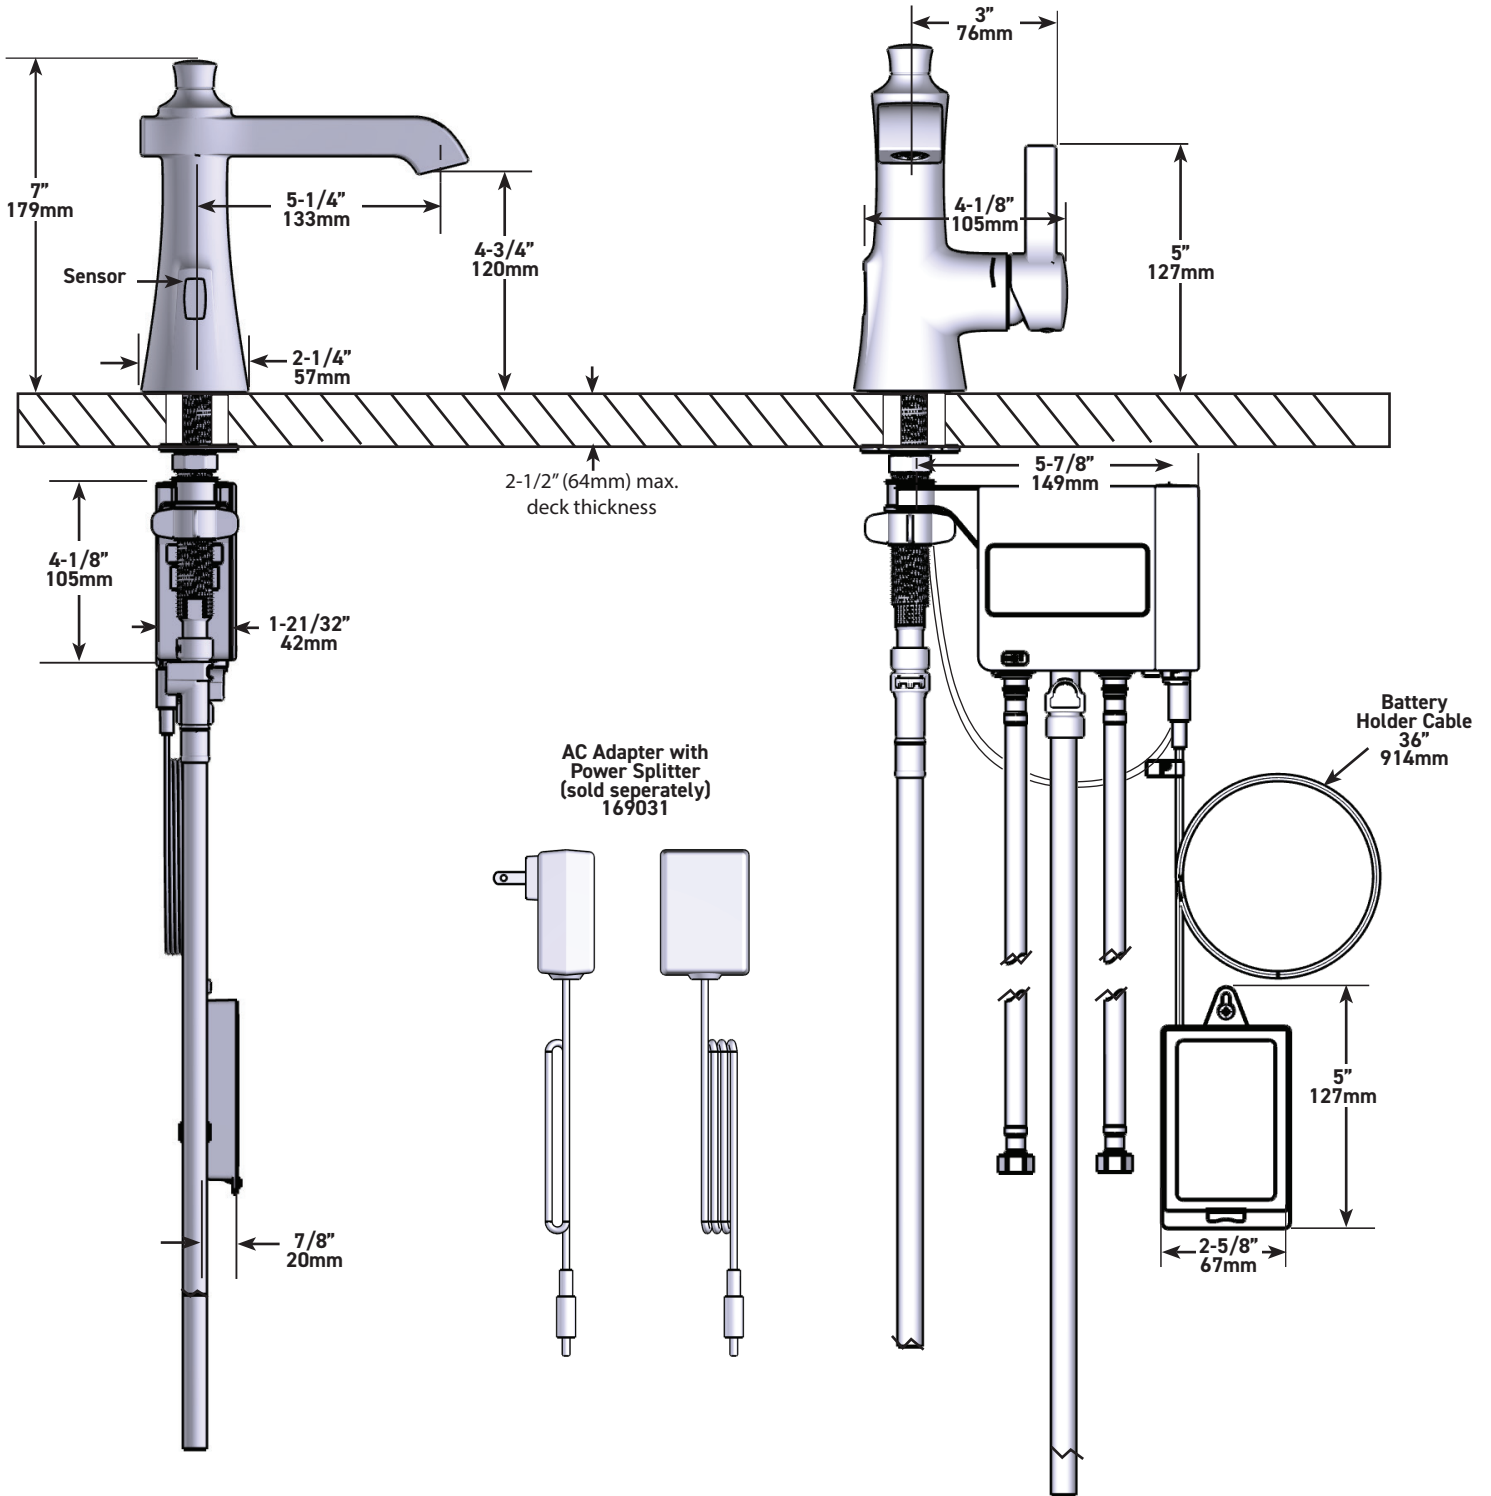

OPERATION

- Lever style handle, installed on right hand side only
- Temperature controlled by 100° arc of handle travel
- Operates with less than 5 lbs. of force

FLOW

- Flow is limited to 1.2 gpm max (4.5l/min) at 60 psi

CARTRIDGE

- 1255™ Duralast™ cartridge for Single-Handle Faucets
- Nonmetallic/nonferrous and ceramic material

STANDARDS

- Third party certified to WaterSense® ASME A112.18.1/CSA B125.1, and all applicable requirements referenced therein
- Certified to NSF 61/9 & 372
- Products marked with 1.2 gpm are compliant with California water efficiency regulations
- Complies with California Proposition 65 and with the Federal Safe Drinking Water Act
- ADA for lever handle

FLARA™ MotionSense Wave™

Single Handle Digital Lavatory Faucet with MotionSense Wave™

MODELS: S6981EW series

This Faucet is designed to be installed in 1, 1-1/4" (32mm) min. dia.

See page 2 for dimensions

CRITICAL DIMENSIONS DO NOT SCALE

CRITICAL DIMENSIONS DO NOT SCALE