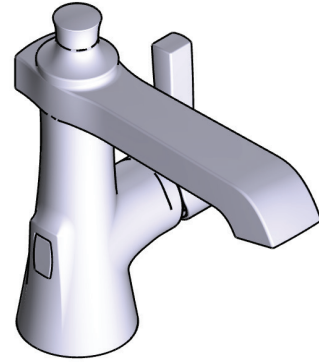

DESCRIPTION

- Versatile, touchless convenience
- Allows users to control the faucet in 2 unique ways: touchless Wave Sensor and familiar handle
- Powered by 6 AA batteries (included) or optional AC adapter with power splitter
- Metal construction with various finishes identified by suffix
- Flexible supply lines with 3/8" compression fittings
- Includes metal spring loaded pop up drain assembly
- Quick installation using Duralock connections

OPERATION

- Lever style handle, installed on right hand side only
- Temperature controlled by 100° arc of handle travel
- Operates with less than 5 lbs. of force

FLOW

- Flow is limited to 1.2 gpm max (4.5l/min) at 60 psi

CARTRIDGE

- 1255™ Duralast™ cartridge for Single-Handle Faucets
- Nonmetallic/nonferrous and ceramic material

STANDARDS

- Third party certified to WaterSense® ASME A112.18.1/CSA B125.1, and all applicable requirements referenced therein
- Certified to NSF 61/9 & 372
- Products marked with 1.2 gpm are compliant with California water efficiency regulations
- Complies with California Proposition 65 and with the Federal Safe Drinking Water Act
- ADA for lever handle

FLARA™ MotionSense Wave™

Single Handle Digital Lavatory Faucet with MotionSense Wave™

MODELS: S6981EW series

This Faucet is designed to be installed in 1, 1-1/4" (32mm) min. dia.

See page 2 for dimensions