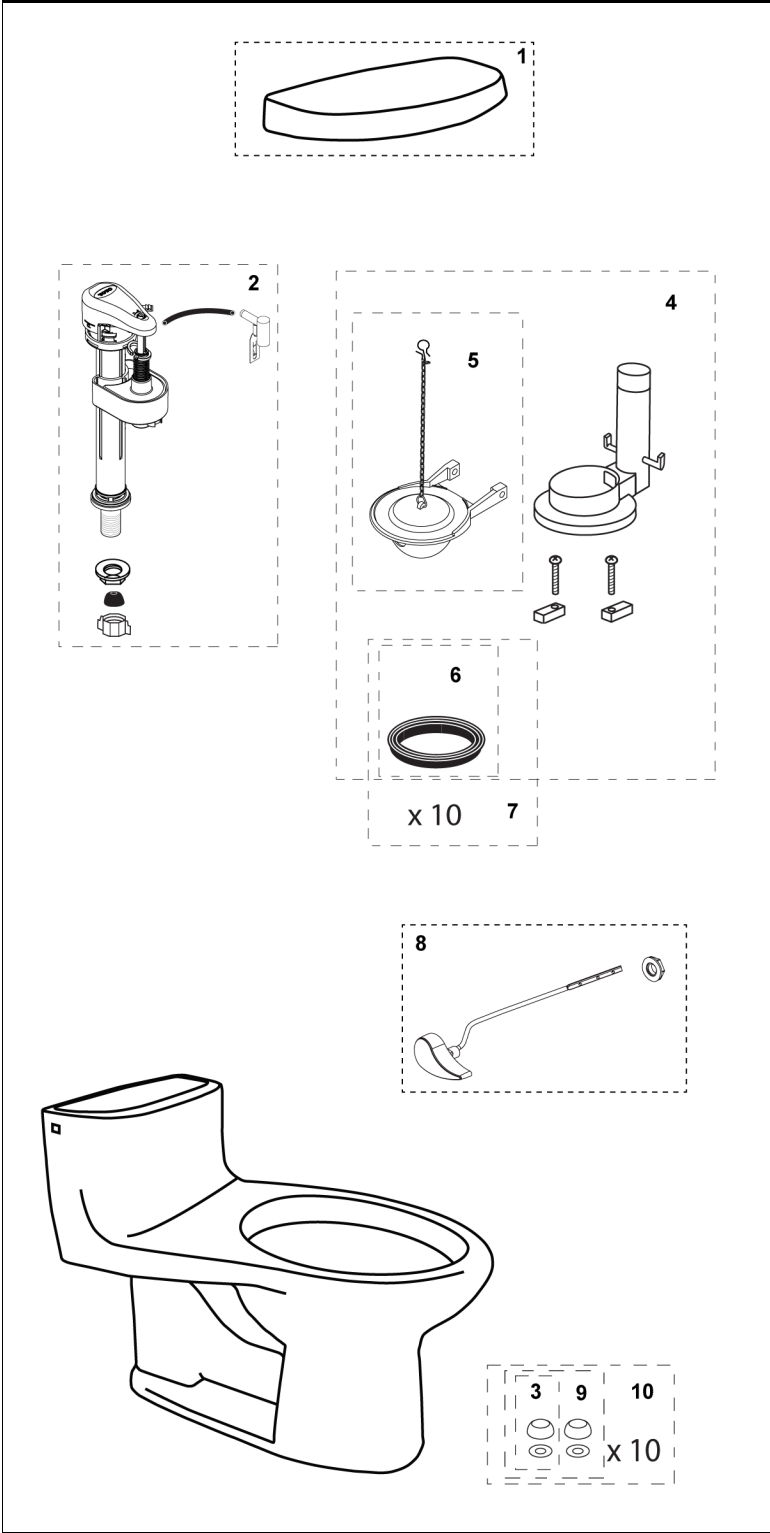

MS634114CEF MS634114CEFG  
 CST634CEF CST634CEFG

**Supreme® II**  
**1.28 Gpf Toilet, Elongated,**  
**Double Cyclone®, Universal Height**  
**(including Sanagloss®)**

| Items | Parts        | Description                                |
|-------|--------------|--|
| 1     | TCU634CRE#01 | Tank Lid - Cotton                          |
|       | TCU634CRE#03 | Tank Lid - Bone                            |
|       | TCU634CRE#11 | Tank Lid - Colonial White                  |
|       | TCU634CRE#12 | Tank Lid - Sedona Beige                    |
|       | TCU634CRE#51 | Tank Lid - Ebony                           |
| 2     | TSU53A       | Fill Valve                                 |
| 3     | THU044#01    | Bolt Cap - Cotton                          |
|       | THU044#03    | Bolt Cap - Bone                            |
|       | THU044#11    | Bolt Cap - Colonial White                  |
|       | THU044#12    | Bolt Cap - Sedona Beige                    |
|       | THU044#51    | Bolt Cap - Ebony                           |
| 4     | THU245P-3    | Flush Valve                                |
| 5     | THU332S      | Flapper w/ Chain                           |
| 6     | 9BU002E      | Flush Valve Gasket (1 piece)               |
| 7     | THU097       | Flush Valve Gasket (10 pieces)             |
| 8     | THU004#01    | Trip Lever - Cotton                        |
|       | THU004#03    | Trip Lever - Bone                          |
|       | THU004#11    | Trip Lever - Colonial White                |
|       | THU004#12    | Trip Lever - Sedona Beige                  |
|       | THU004#51    | Trip Lever - Ebony                         |
|       | THU004#CP    | Trip Lever - Polished Chrome               |
|       | THU004#BN    | Trip Lever - Brushed Nickel                |
|       | THU004#PN    | Trip Lever - Polished Nickel               |
| 9     | THU044S#01   | Bolt Cap Set - Cotton (2 pieces)           |
|       | THU044S#03   | Bolt Cap Set - Bone (2 pieces)             |
|       | THU044S#11   | Bolt Cap Set - Colonial White (2 pieces)   |
|       | THU044S#12   | Bolt Cap Set - Sedona Beige (2 pieces)     |
|       | THU044S#51   | Bolt Cap Set - Ebony (2 pieces)            |
| 10    | THU098#01    | Bolt Cap Sets - Cotton (20 pieces)         |
|       | THU098#03    | Bolt Cap Sets - Bone (20 pieces)           |
|       | THU098#11    | Bolt Cap Sets - Colonial White (20 pieces) |
|       | THU098#12    | Bolt Cap Sets - Sedona Beige (20 pieces)   |
|       | THU098#51    | Bolt Cap Sets - Ebony (20 pieces)          |