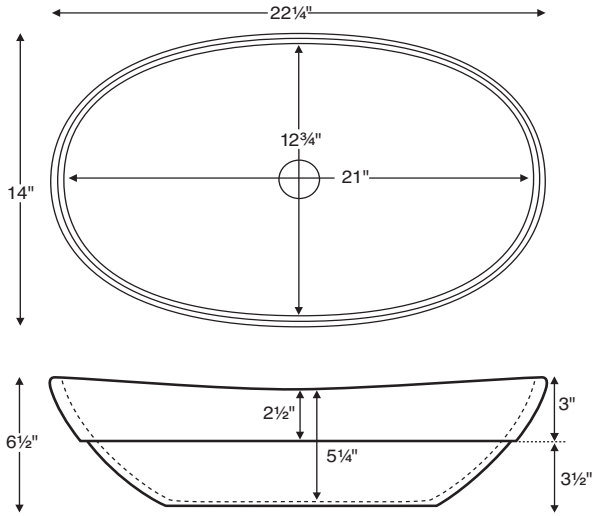

The top 3" of the semi-recessed sink will rest on the vanity.

# Elise SR

Model # MTCS-714  
22.25" x 14" x 6.5"

**Material** SculptureStone®  
**Installation** semi-recessed  
**Shipping Weight** 26 lbs.

Due to its handcrafted nature, always measure sink on-site to ensure cut-out accuracy.

• Before discarding packaging, check for accessories that may be inside.  
• All product measurements are ±1/2".  
• Specifications and configurations are subject to change without notice.  
• Measurements herein supersede all others published prior to publication date below.