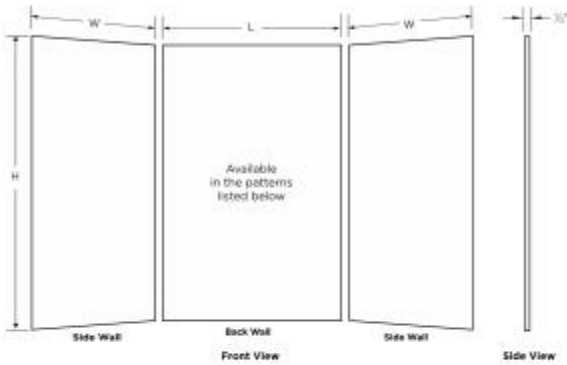

MTMK72-3062 30 x 62 x 72 Swanstone® Metro Subway Tile Glue up T

Model number:

Dimensions: 62" x 30" x 72"

Installation: Glue up

Material: Swanstone®

BUILDER SPECIFICATION DRAWING

3 Piece Wall Kit